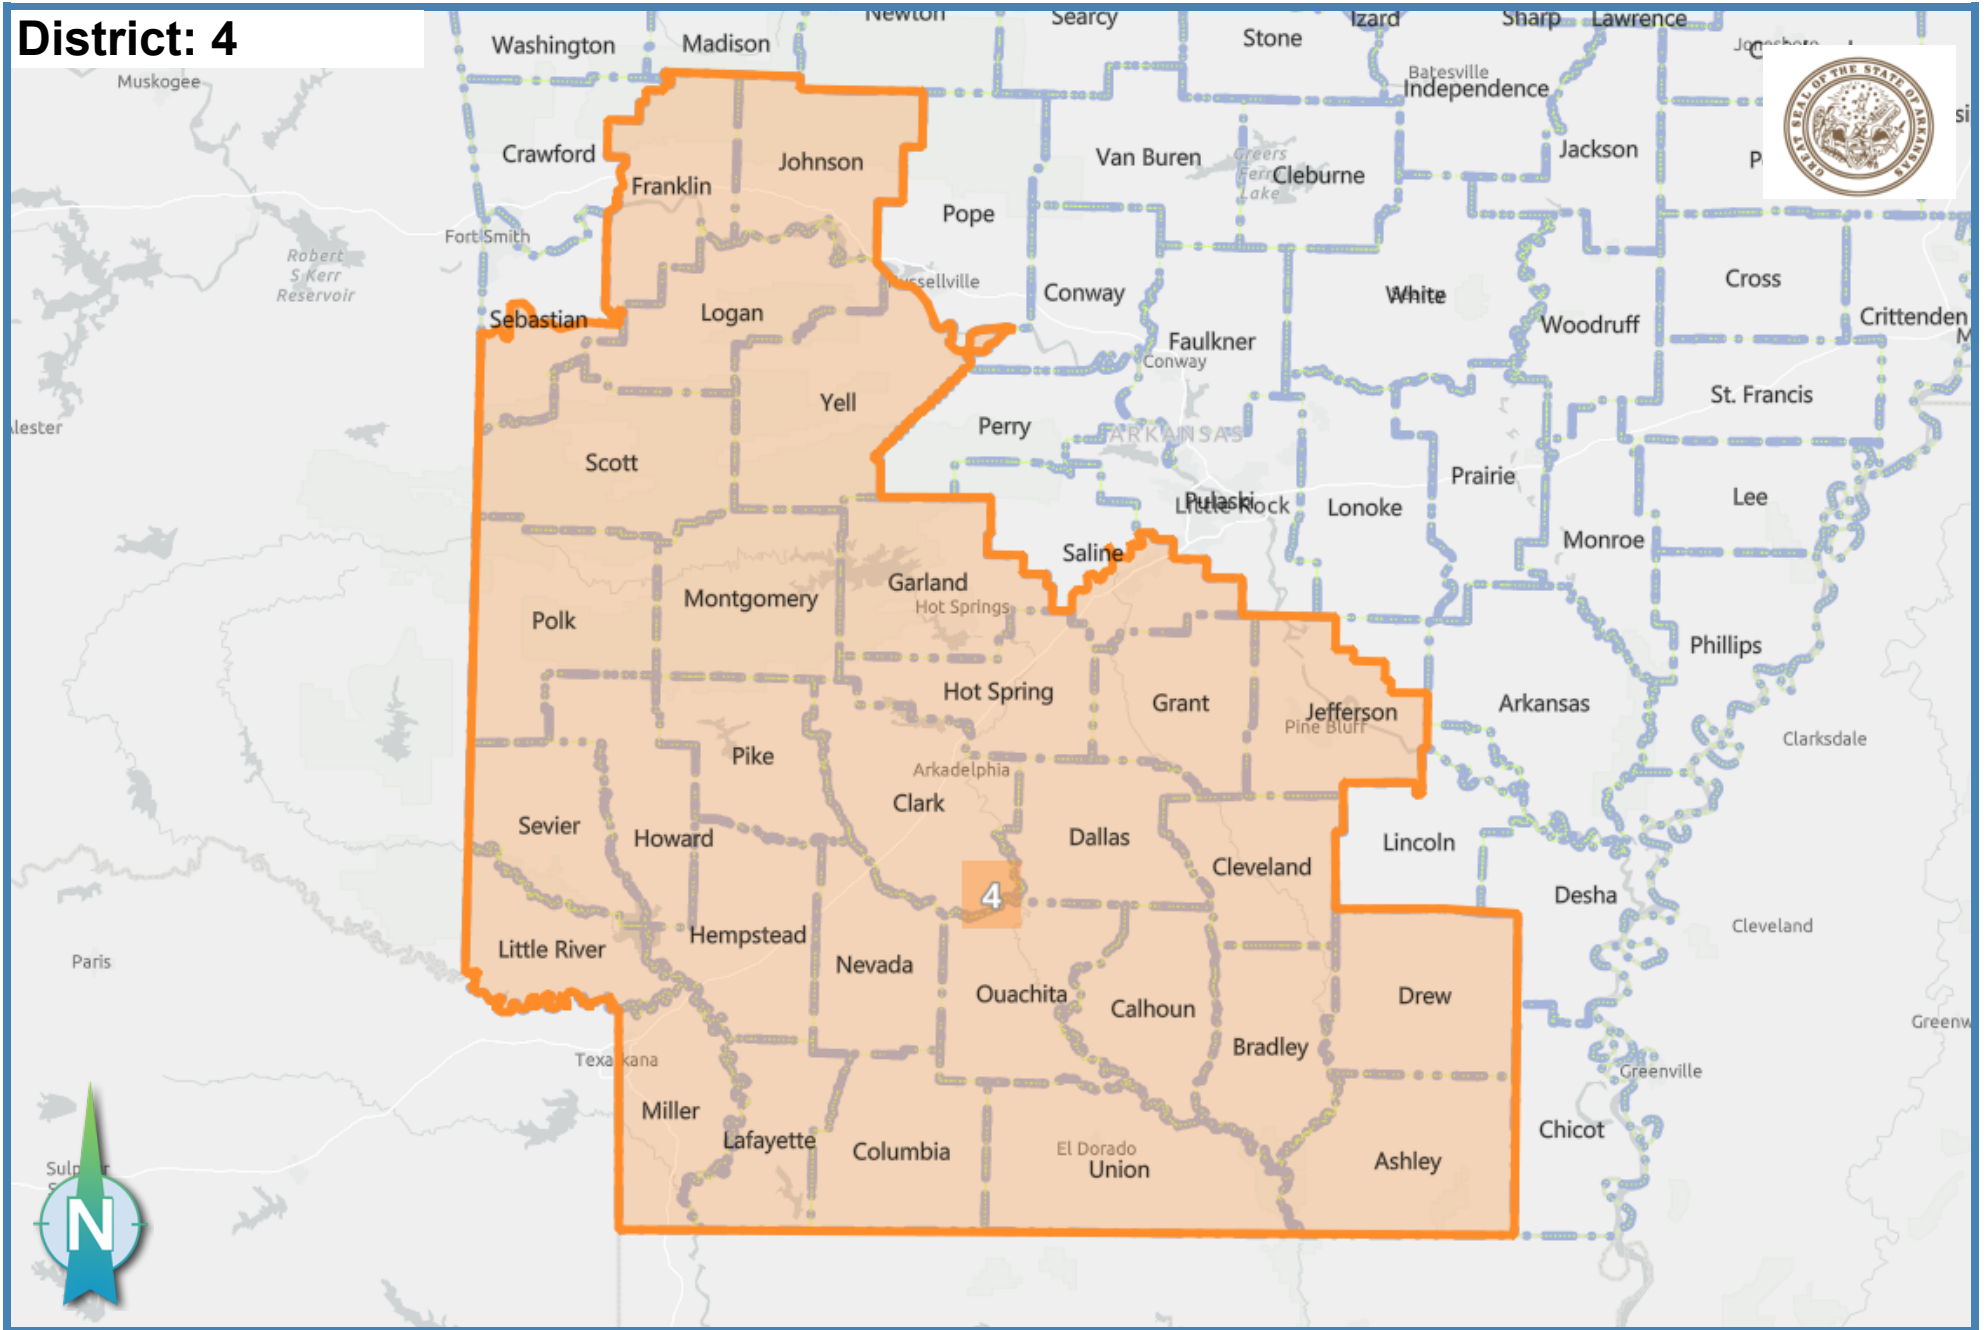

Table of Contents

District: 1	2
District: 2	3
District: 3	4
District: 4	5

District: 2

Ideal Population: 752,881

Deviation: -0.10 %

Total Population: 752,144

Based on: 2020 Census Geography, 2010 PL94-171

District: 3

Ideal Population: 752,881

Deviation: 0.00 %

Total Population: **752,857**

Based on: 2020 Census Geography, 2010 PL94-171

District: 4

Ideal Population: 752,881

Deviation: 0.00 %

Total Population: **752,874**

Based on: 2020 Census Geography, 2010 PL94-171