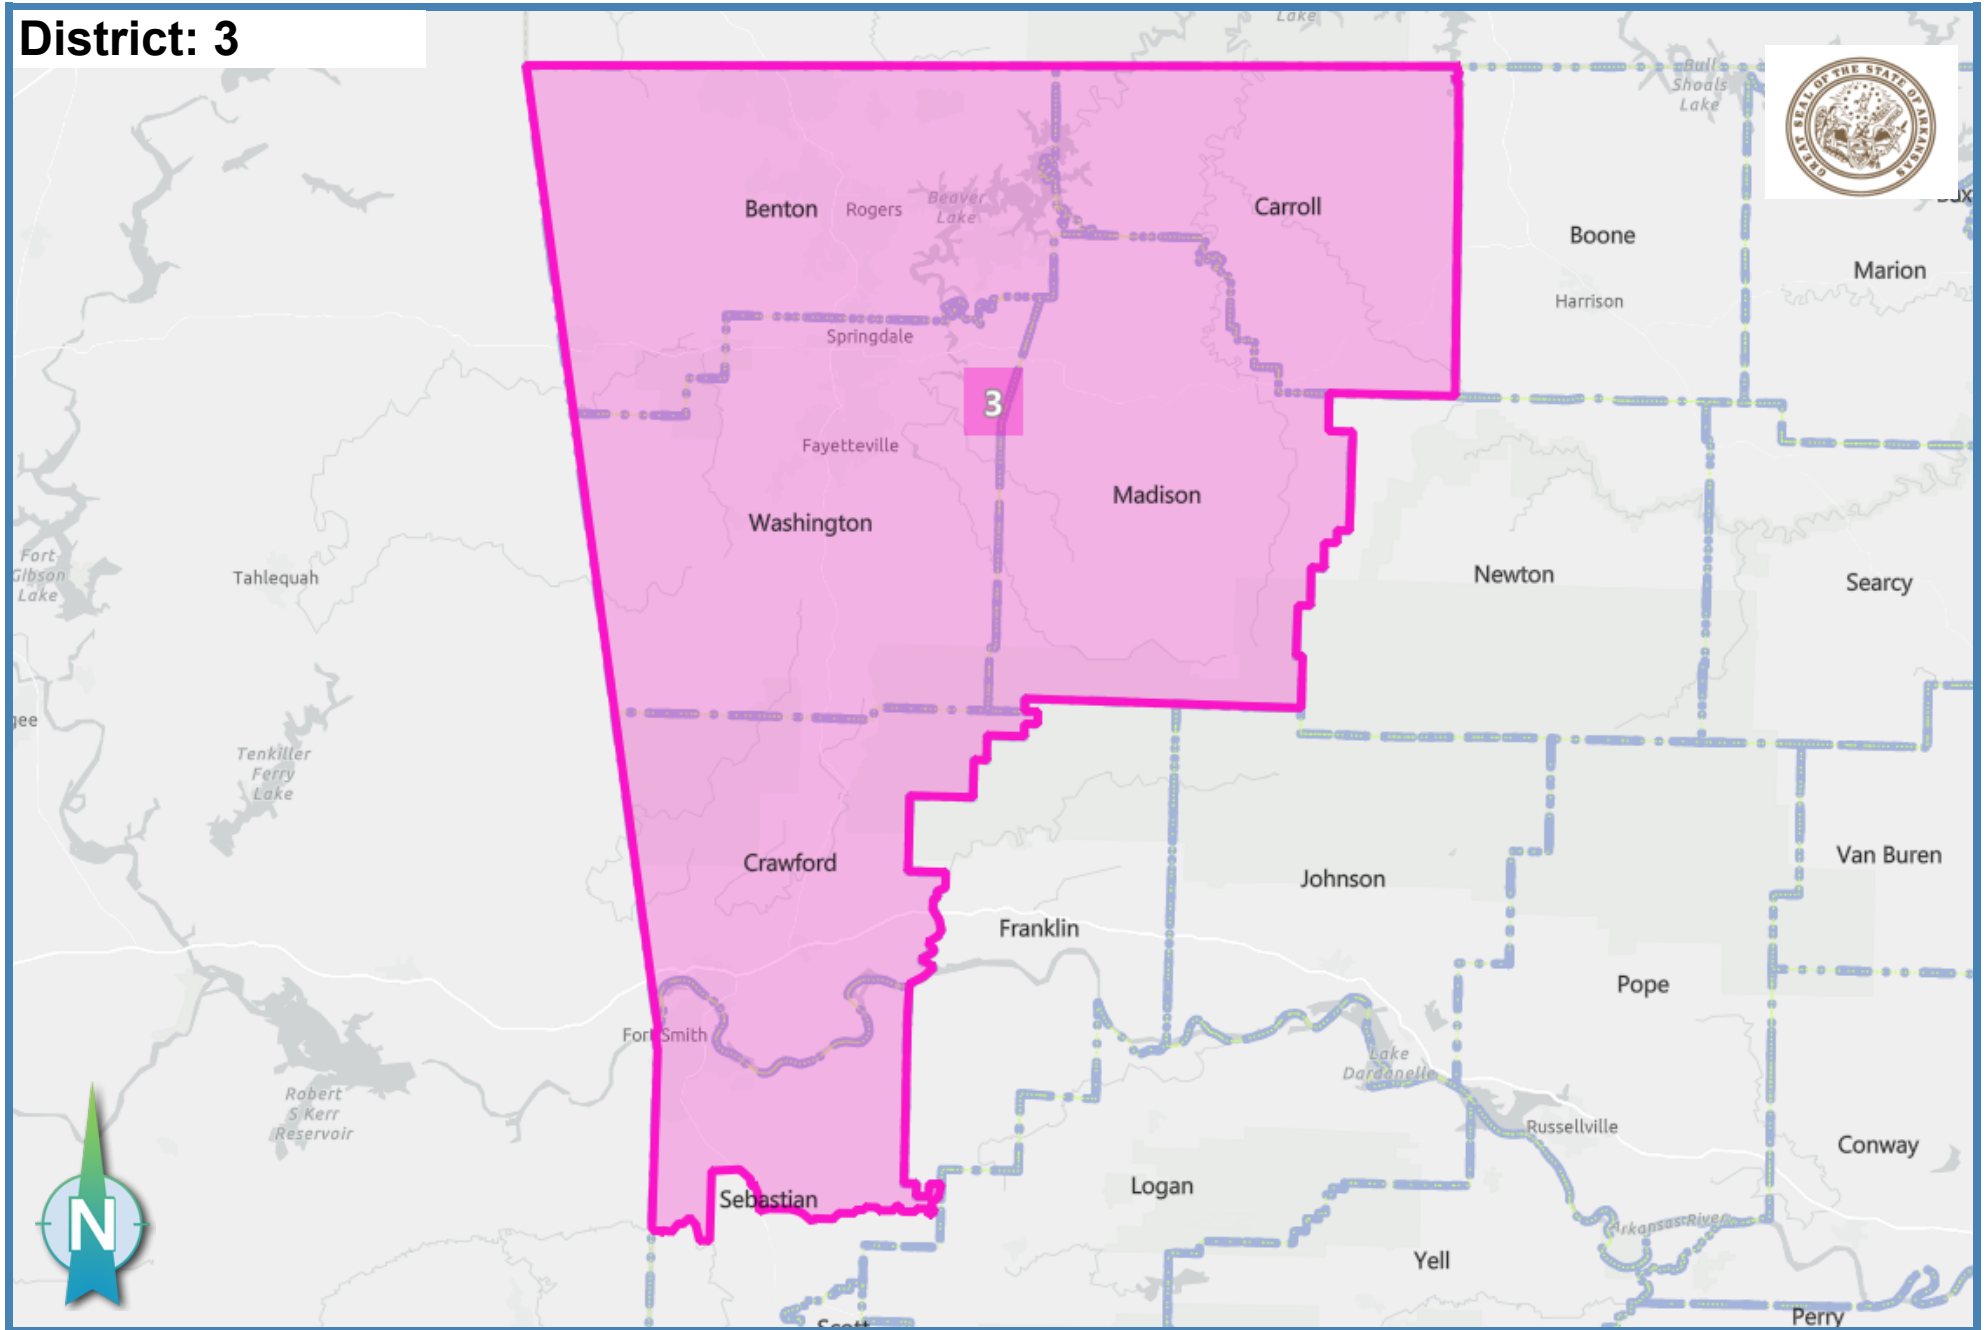

Table of Contents

District: 1	2
District: 2	3
District: 3	4
District: 4	5

District: 2

Ideal Population: 752,881

Deviation: -0.10 %

Total Population: 752,144

Based on: 2020 Census Geography, 2010 PL94-171

District: 3

Ideal Population: 752,881

Deviation: 0.00 %

Total Population: **752,857**

Based on: 2020 Census Geography, 2010 PL94-171

District: 4

Ideal Population: 752,881

Deviation: 0.00 %

Total Population: **752,874**

Based on: 2020 Census Geography, 2010 PL94-171