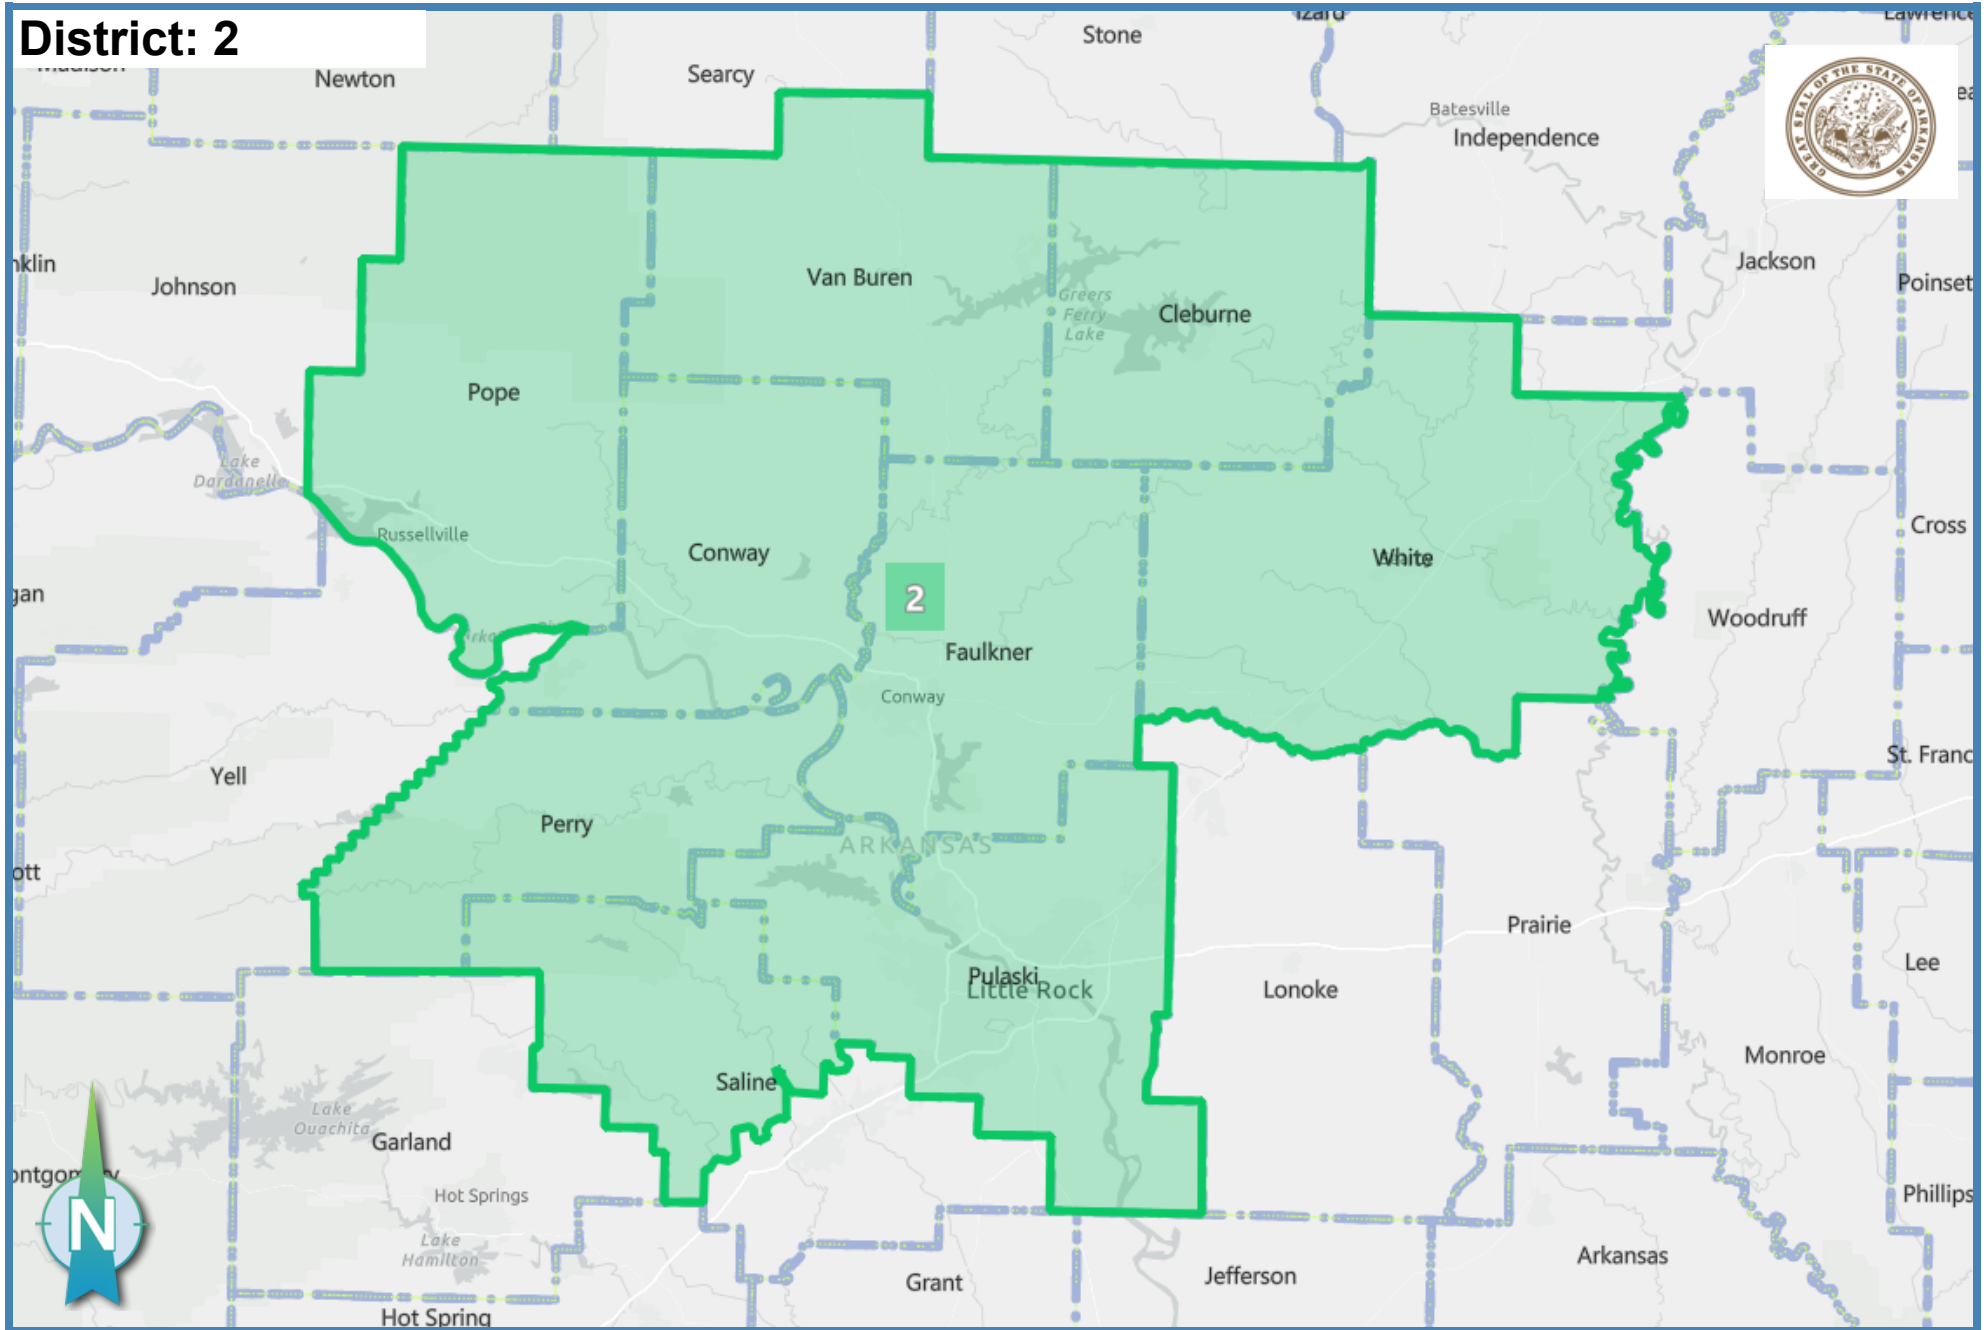

Table of Contents

District: 1	2
District: 2	3
District: 3	4
District: 4	5

District: 2

Ideal Population: 752,881

Deviation: -0.10 %

Total Population: 752,144

Based on: 2020 Census Geography, 2010 PL94-171

District: 3

Ideal Population: 752,881

Deviation: 0.00 %

Total Population: **752,857**

Based on: 2020 Census Geography, 2010 PL94-171

District: 4

Ideal Population: 752,881

Deviation: 0.00 %

Total Population: **752,874**

Based on: 2020 Census Geography, 2010 PL94-171