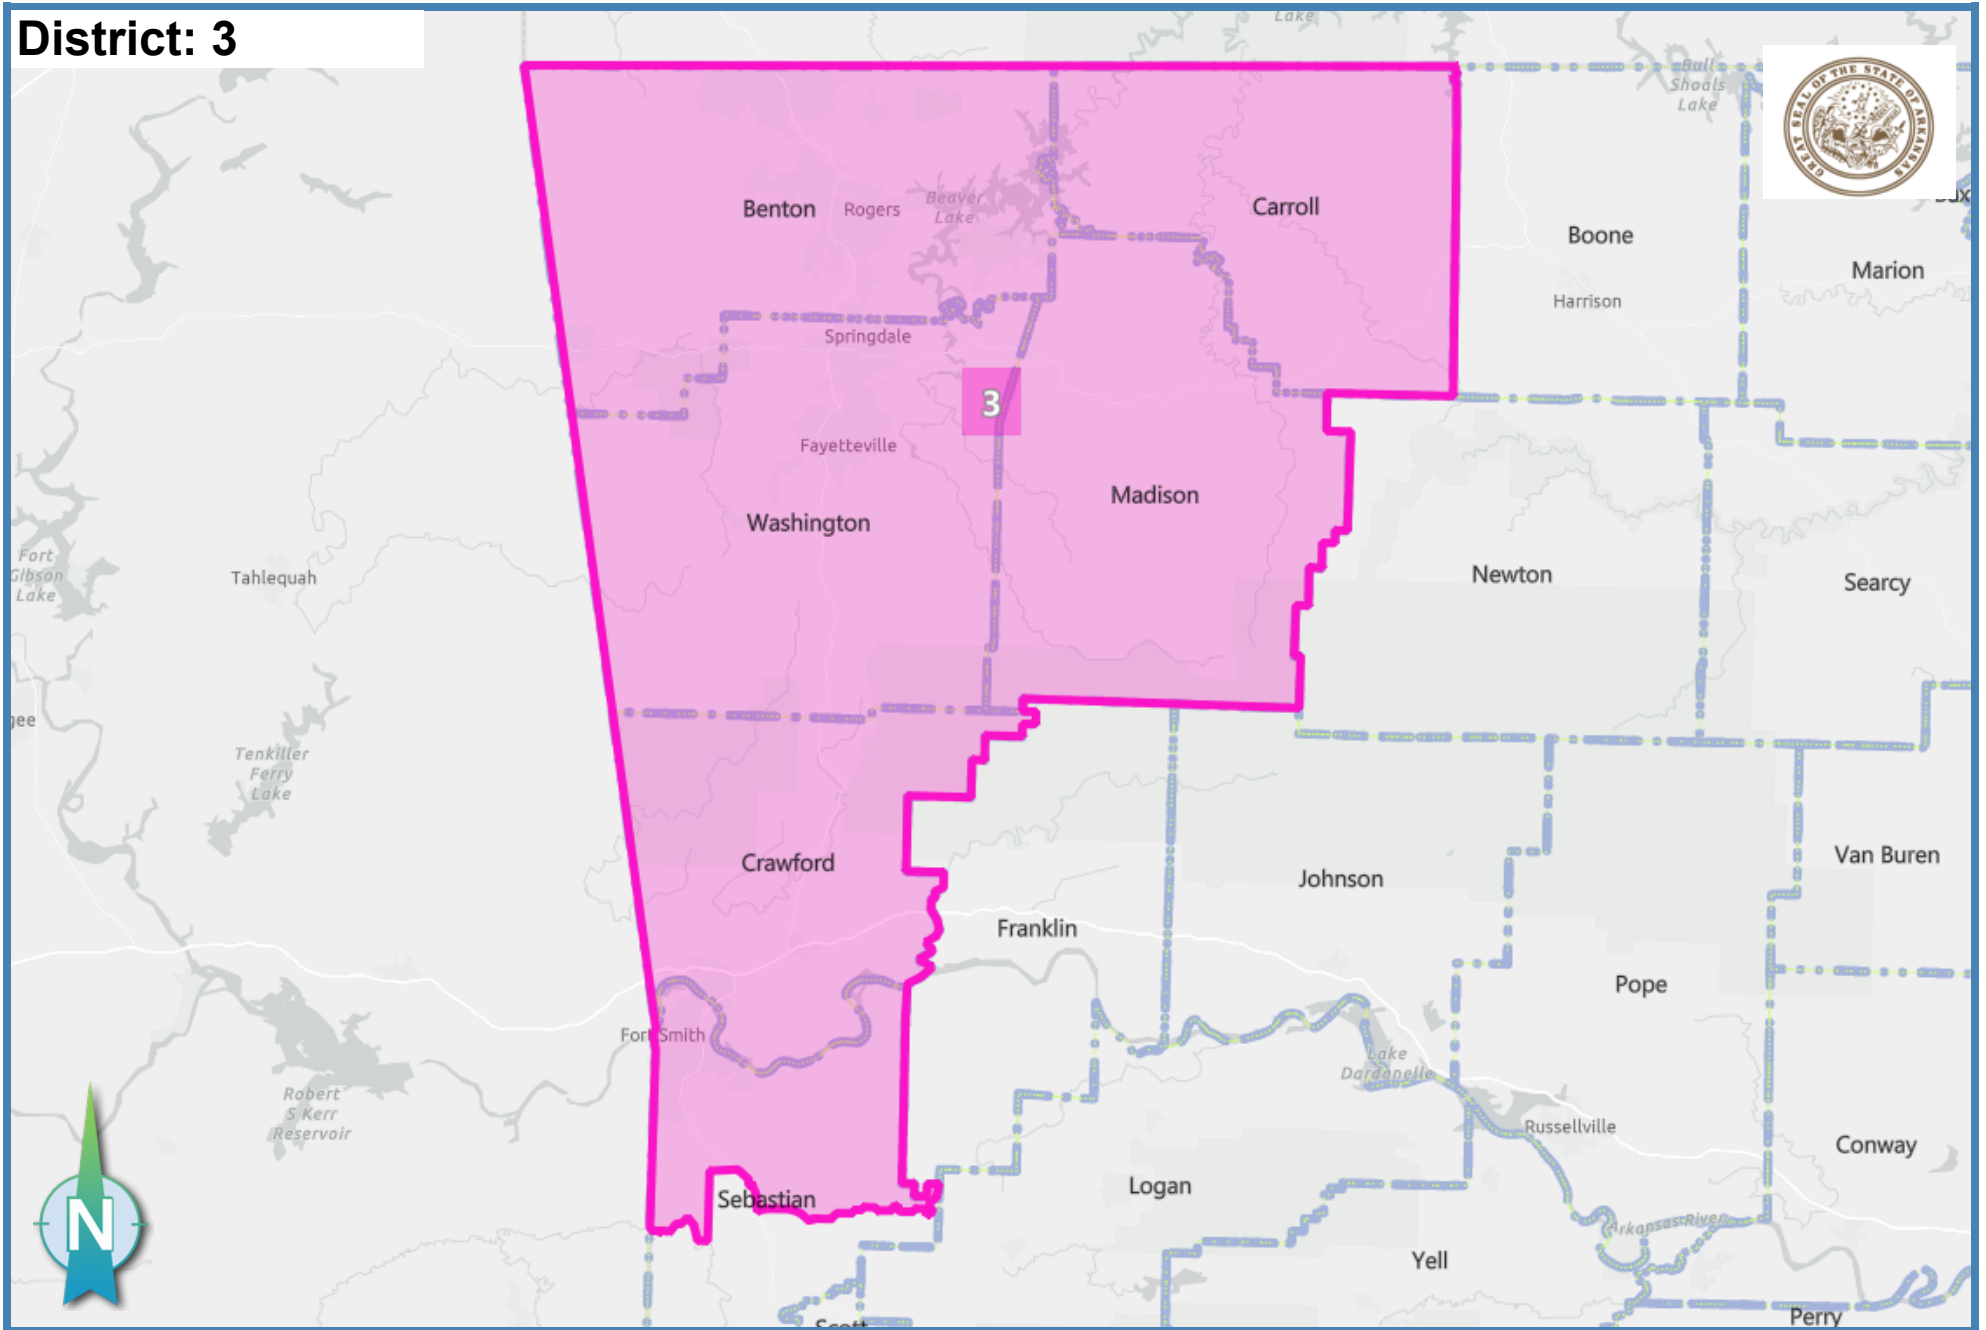

HB 1970- Rep. Dotson 1

Table of Contents

District: 1	2
District: 2	3
District: 3	4
District: 4	5

District: 1

Ideal Population: 752,881 Deviation: 0.07 % Total Population: 753,392

Based on: 2020 Census Geography, 2010 PL94-171

District: 2

Ideal Population: 752,881

Deviation: -0.10 %

Total Population: 752,095

Based on: 2020 Census Geography, 2010 PL94-171

District: 3

Ideal Population: 752,881

Deviation: 0.00 %

Total Population: **752,857**

Based on: 2020 Census Geography, 2010 PL94-171

District: 4

Ideal Population: 752,881

Deviation: 0.04 %

Total Population: **753,180**

Based on: 2020 Census Geography, 2010 PL94-171