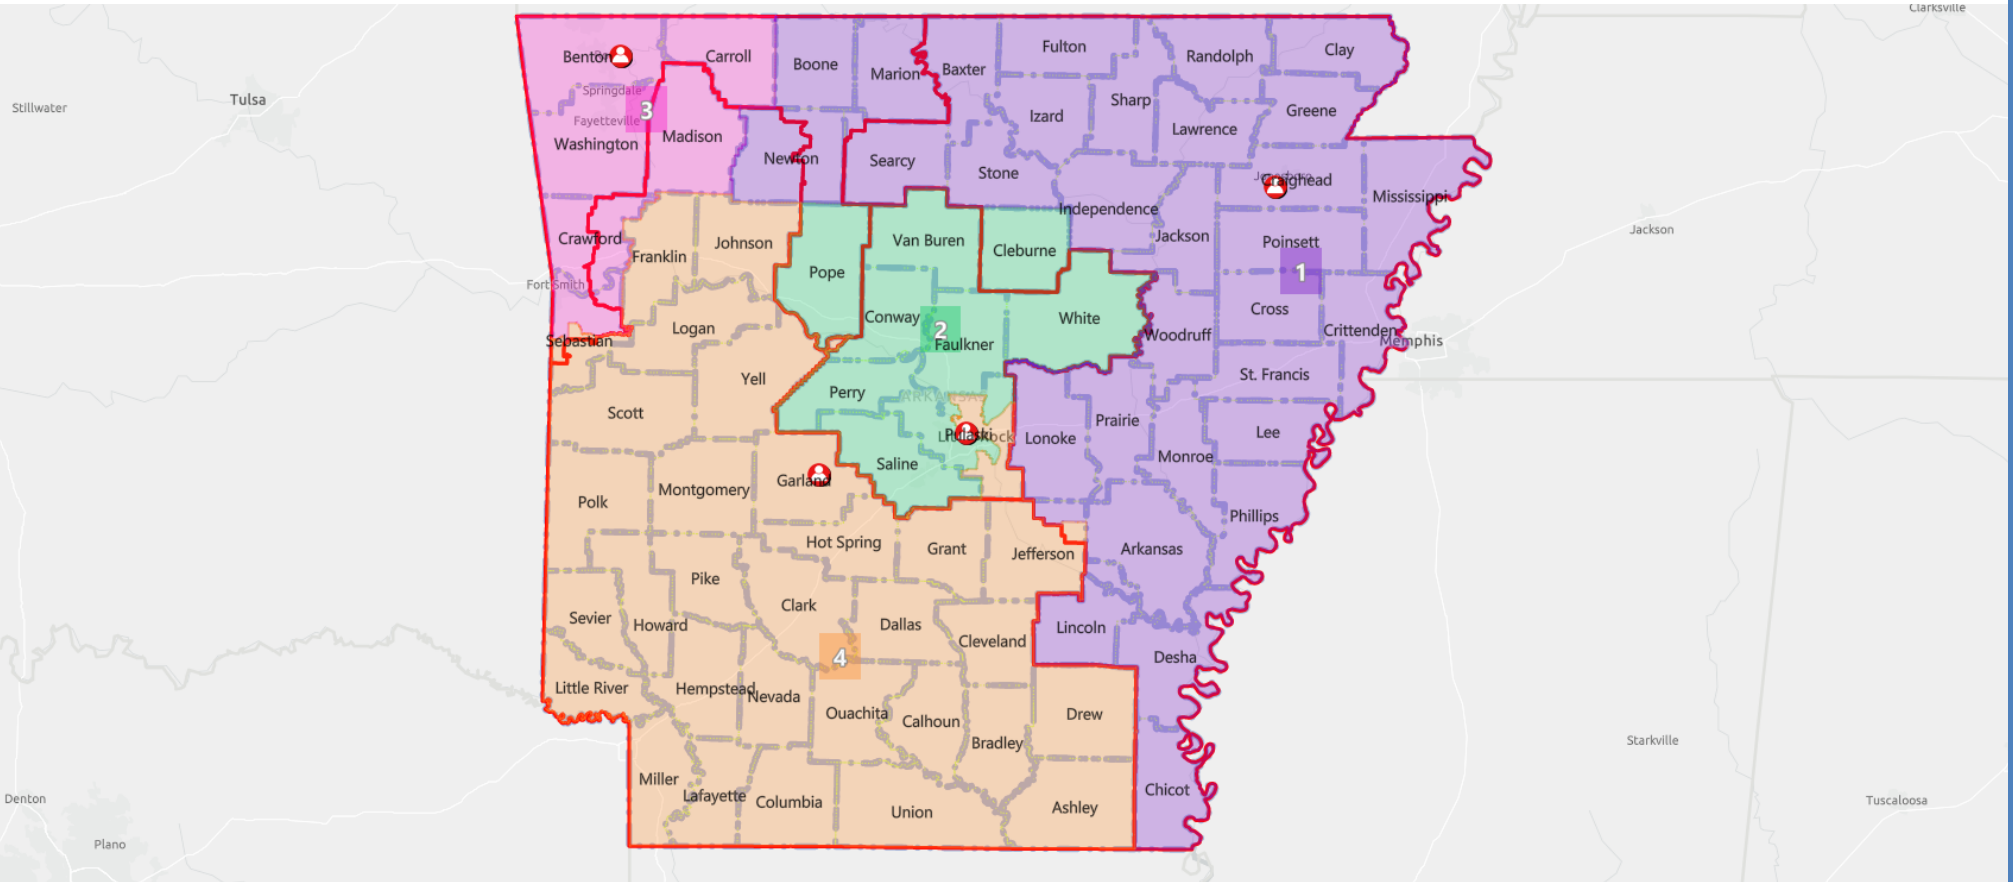

HB 1970- Rep. Dotson 1

Table of Contents

District: 1	2
District: 2	3
District: 3	4
District: 4	5

District: 1

Ideal Population: 752,881 Deviation: 0.07 % Total Population: 753,392

Based on: 2020 Census Geography, 2010 PL94-171

District: 2

Ideal Population: 752,881

Deviation: -0.10 %

Total Population: 752,095

Based on: 2020 Census Geography, 2010 PL94-171

District: 3

Ideal Population: 752,881

Deviation: 0.00 %

Total Population: **752,857**

Based on: 2020 Census Geography, 2010 PL94-171

District: 4

Ideal Population: 752,881

Deviation: 0.04 %

Total Population: **753,180**

Based on: 2020 Census Geography, 2010 PL94-171