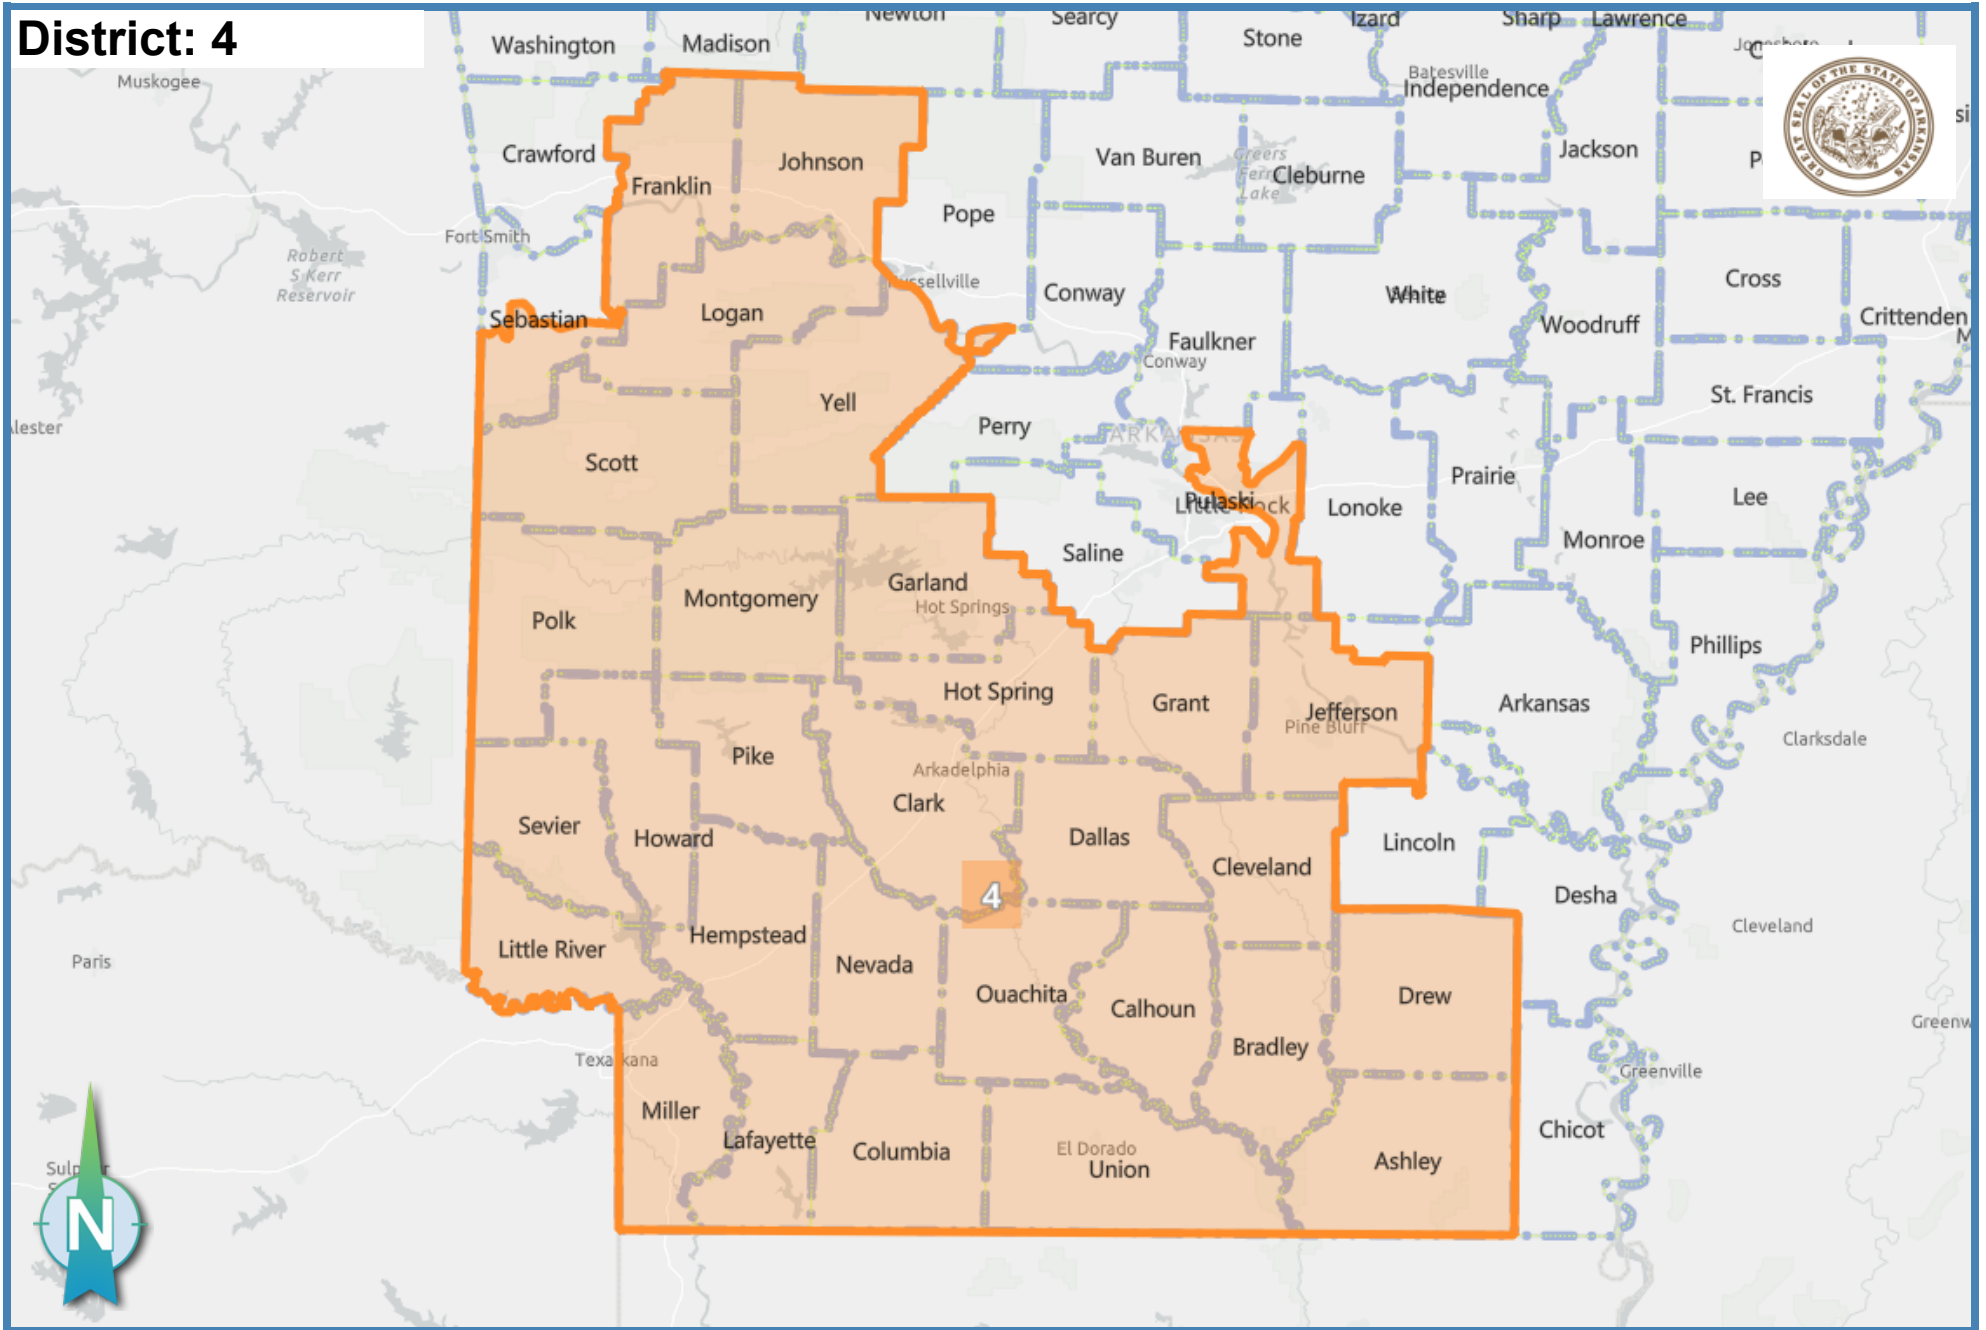

HB 1970- Rep. Dotson 1

Table of Contents

District: 1	2
District: 2	3
District: 3	4
District: 4	5

District: 1

Ideal Population: 752,881 Deviation: 0.07 % Total Population: 753,392

Based on: 2020 Census Geography, 2010 PL94-171

District: 2

Ideal Population: 752,881

Deviation: -0.10 %

Total Population: 752,095

Based on: 2020 Census Geography, 2010 PL94-171

District: 3

Ideal Population: 752,881

Deviation: 0.00 %

Total Population: **752,857**

Based on: 2020 Census Geography, 2010 PL94-171

District: 4

Ideal Population: 752,881

Deviation: 0.04 %

Total Population: **753,180**

Based on: 2020 Census Geography, 2010 PL94-171