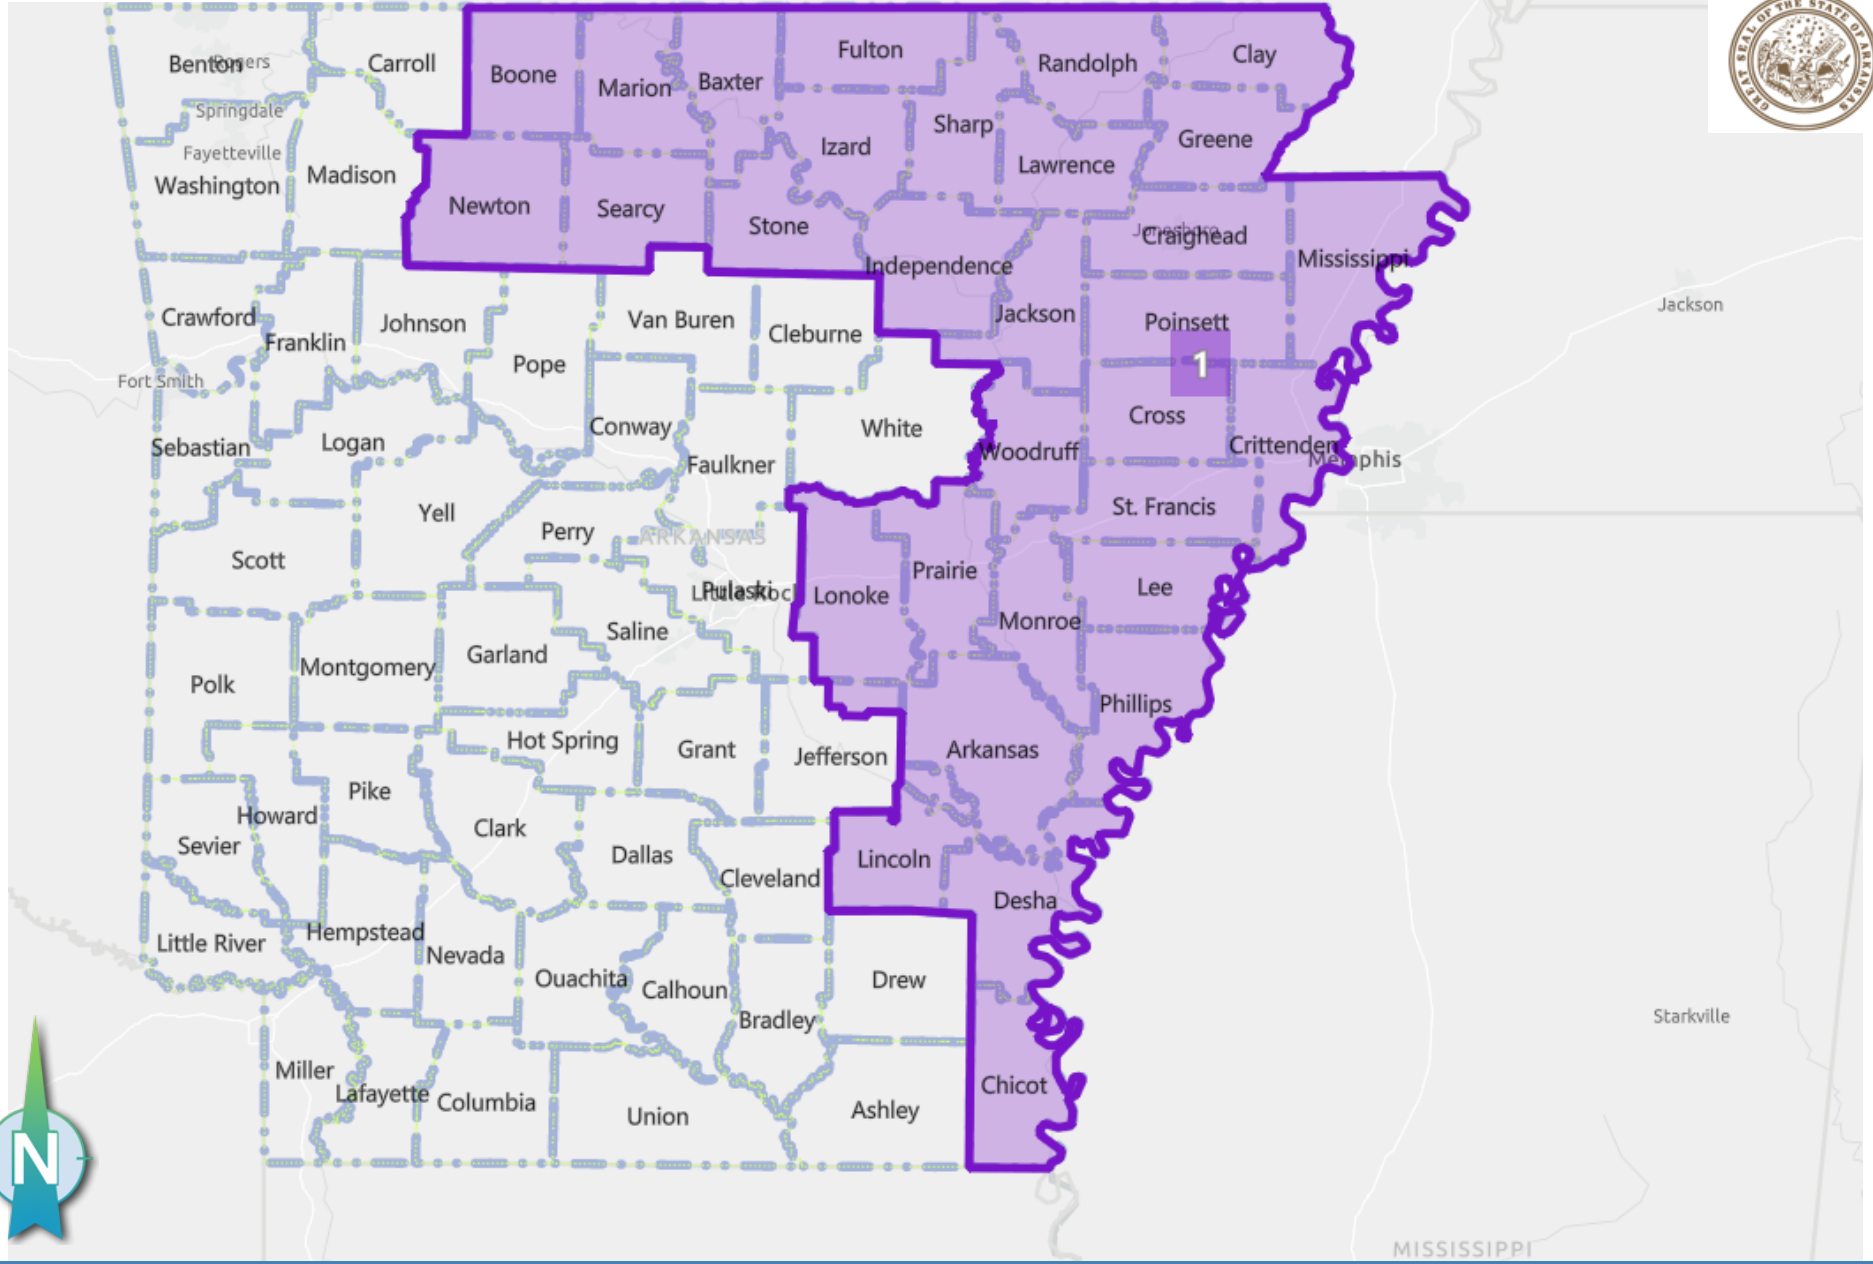

HB 1970- Rep. Dotson 1

Table of Contents

District: 1	2
District: 2	3
District: 3	4
District: 4	5

District: 1

Ideal Population: 752,881 Deviation: 0.07 % Total Population: 753,392

Based on: 2020 Census Geography, 2010 PL94-171

District: 2

Ideal Population: 752,881

Deviation: -0.10 %

Total Population: 752,095

Based on: 2020 Census Geography, 2010 PL94-171

District: 3

Ideal Population: 752,881

Deviation: 0.00 %

Total Population: **752,857**

Based on: 2020 Census Geography, 2010 PL94-171

District: 4

Ideal Population: 752,881

Deviation: 0.04 %

Total Population: **753,180**

Based on: 2020 Census Geography, 2010 PL94-171