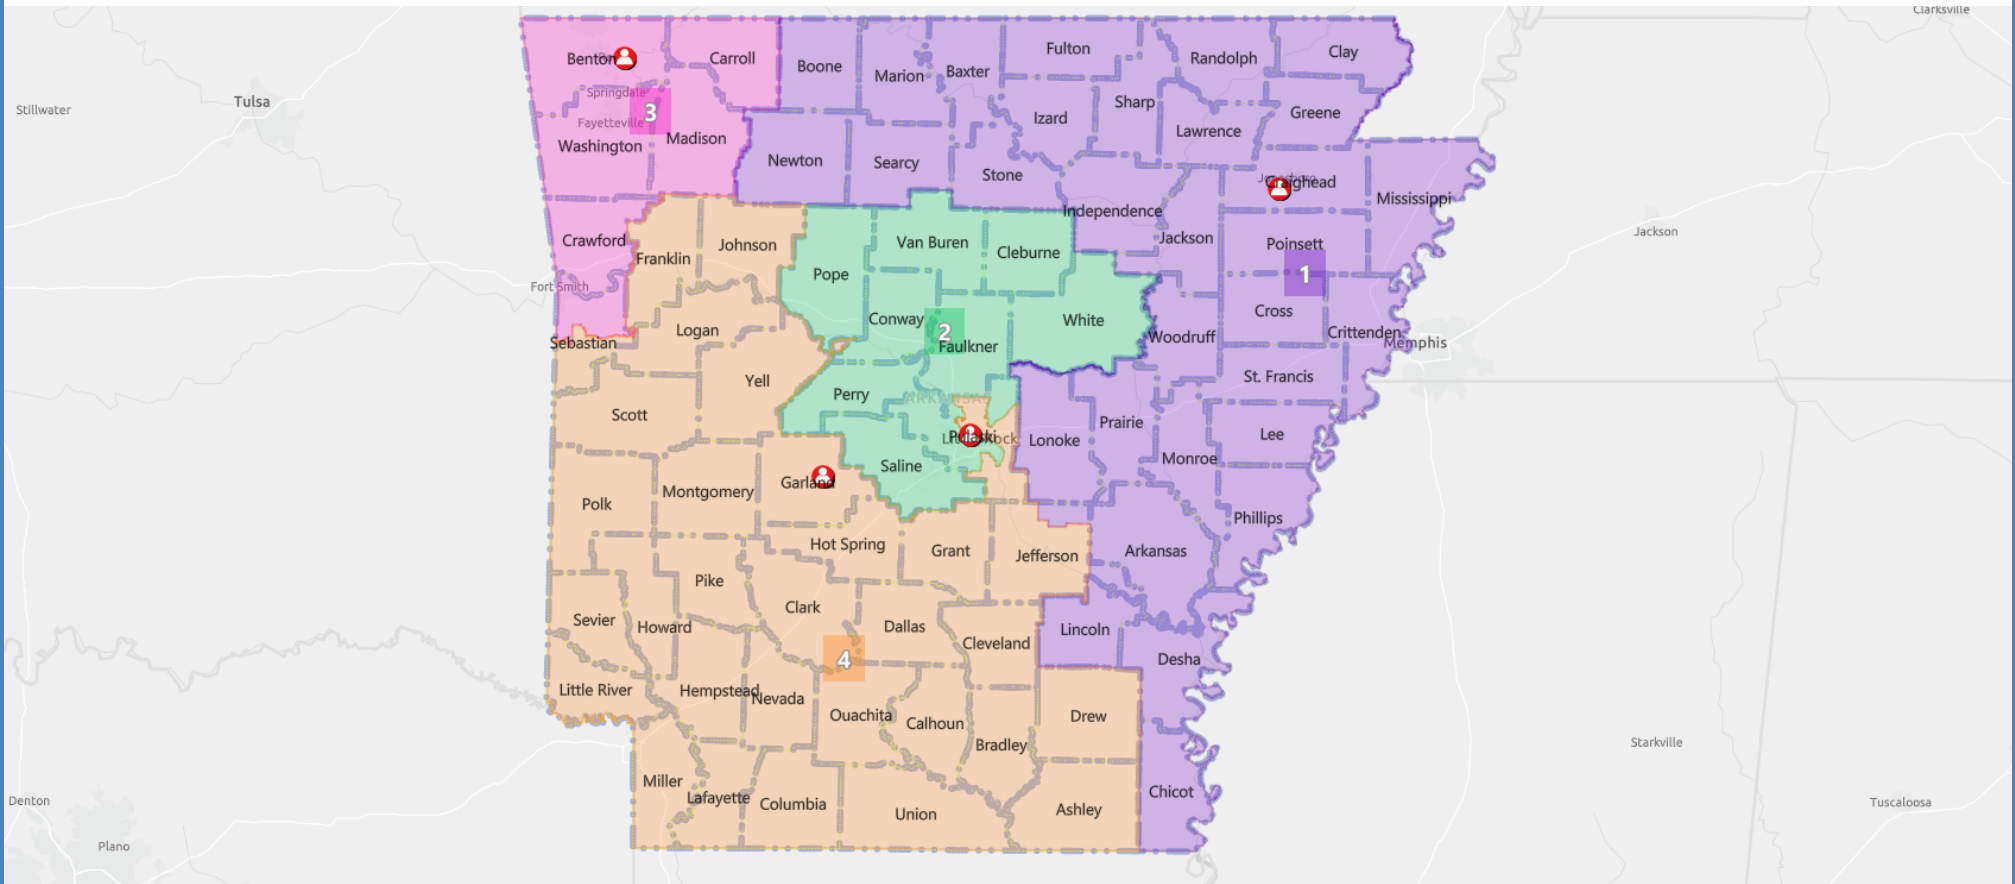

HB 1970- Rep. Dotson 1

Table of Contents

District: 1	2
District: 2	3
District: 3	4
District: 4	5

District: 1

Ideal Population: 752,881 Deviation: 0.07 % Total Population: 753,392

Based on: 2020 Census Geography, 2010 PL94-171

District: 2

Ideal Population: 752,881

Deviation: -0.10 %

Total Population: 752,095

Based on: 2020 Census Geography, 2010 PL94-171

District: 3

Ideal Population: 752,881

Deviation: 0.00 %

Total Population: **752,857**

Based on: 2020 Census Geography, 2010 PL94-171

District: 4

Ideal Population: 752,881

Deviation: 0.04 %

Total Population: **753,180**

Based on: 2020 Census Geography, 2010 PL94-171