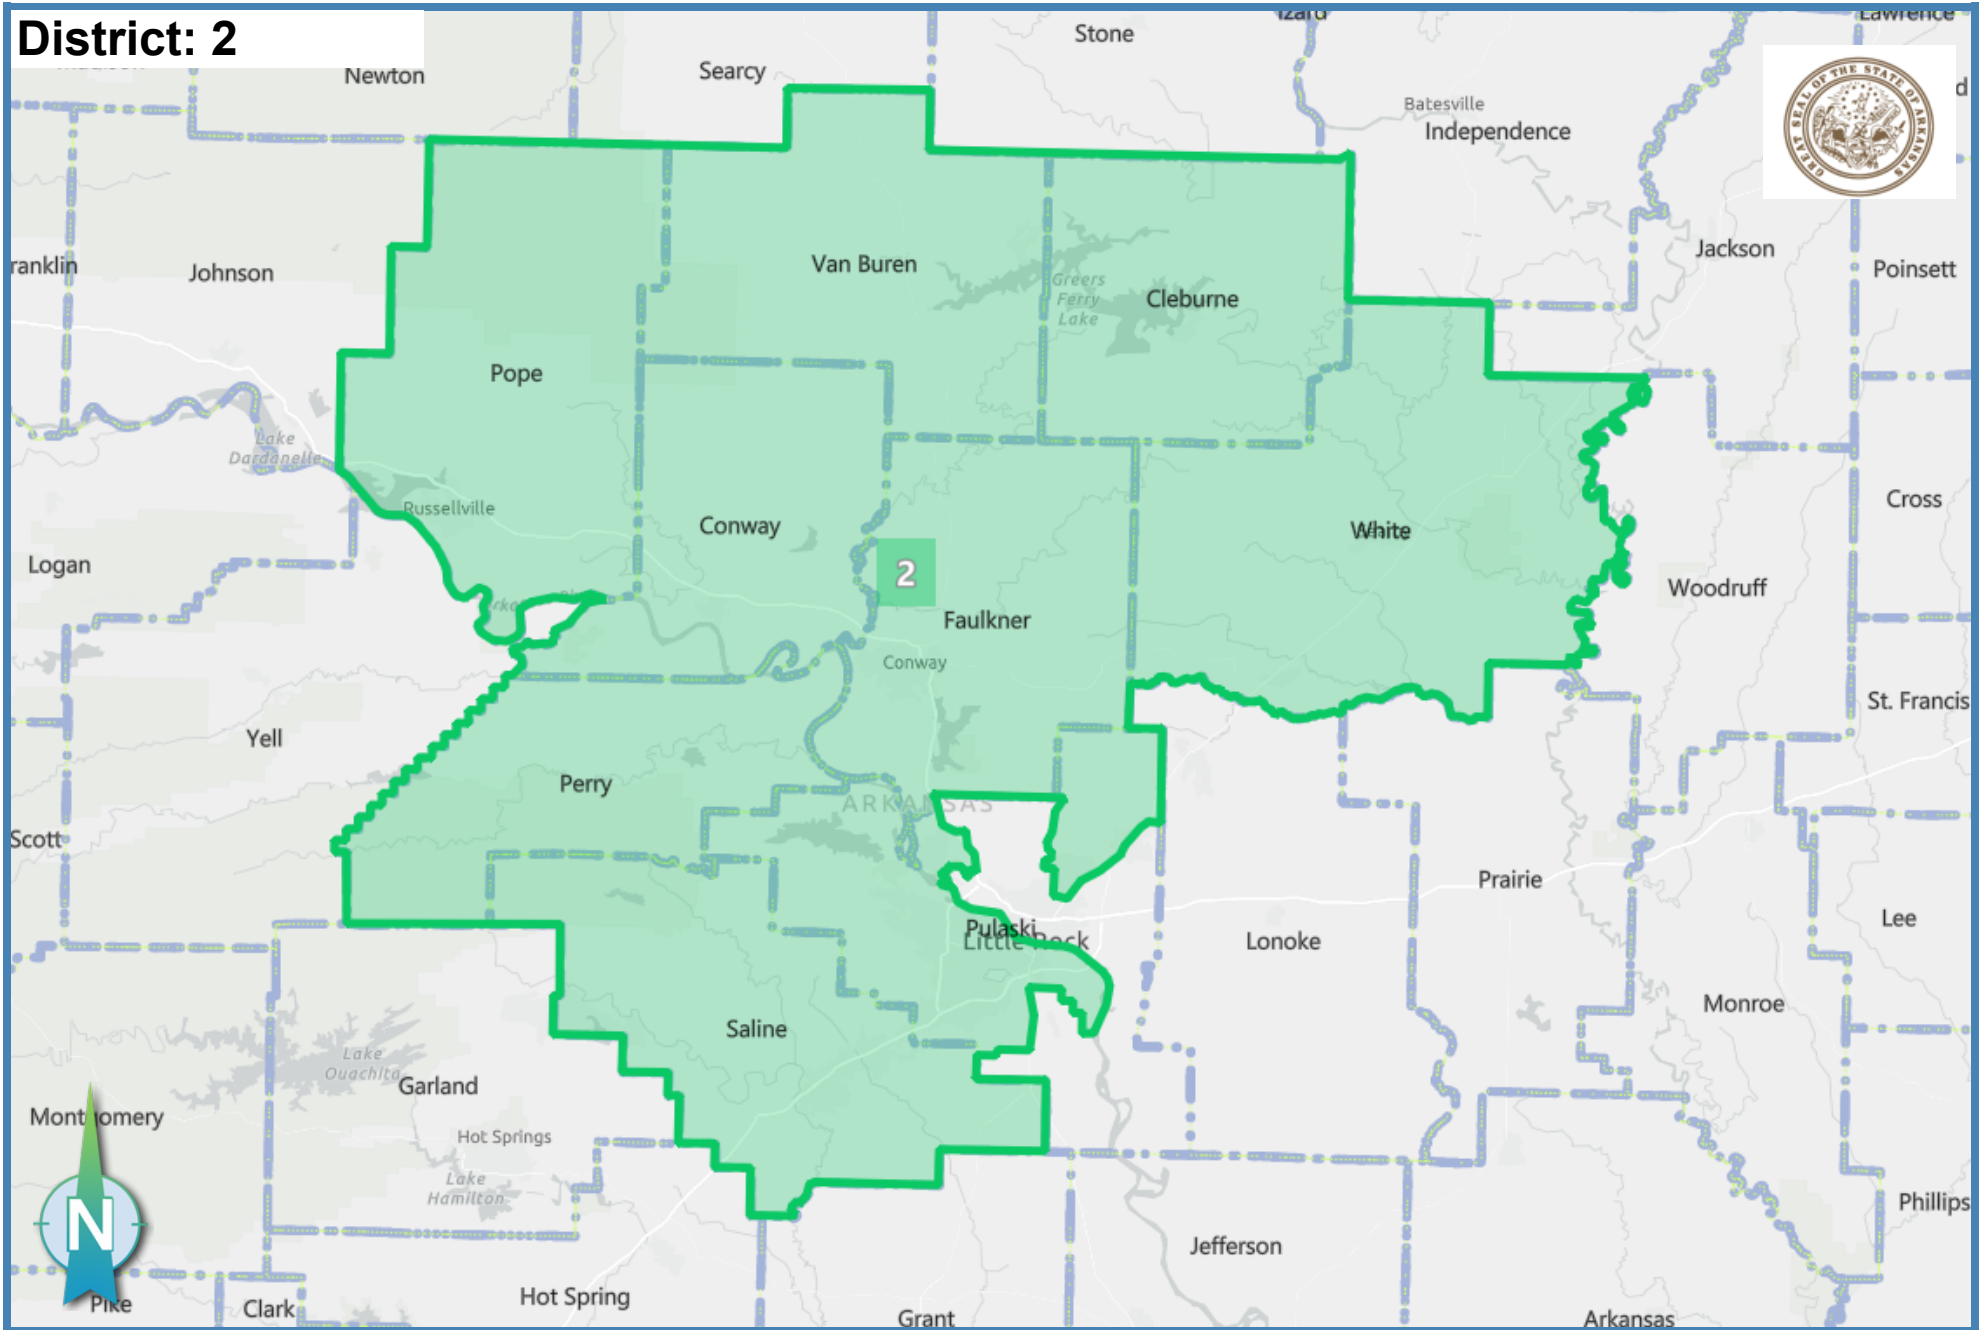

HB 1970- Rep. Dotson 1

Table of Contents

District: 1	2
District: 2	3
District: 3	4
District: 4	5

District: 1

Ideal Population: 752,881 Deviation: 0.07 % Total Population: 753,392

Based on: 2020 Census Geography, 2010 PL94-171

District: 2

Ideal Population: 752,881

Deviation: -0.10 %

Total Population: 752,095

Based on: 2020 Census Geography, 2010 PL94-171

District: 3

Ideal Population: 752,881

Deviation: 0.00 %

Total Population: **752,857**

Based on: 2020 Census Geography, 2010 PL94-171

District: 4

Ideal Population: 752,881

Deviation: 0.04 %

Total Population: **753,180**

Based on: 2020 Census Geography, 2010 PL94-171