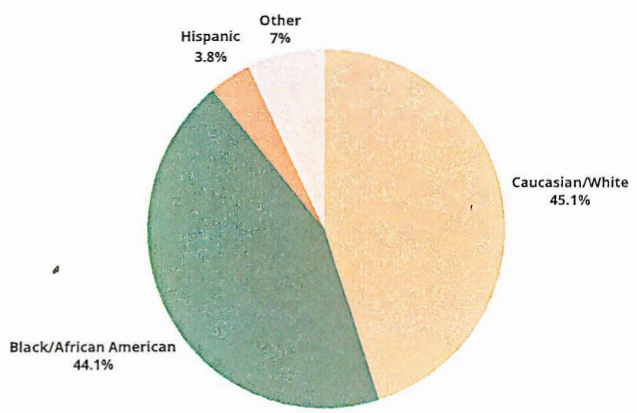

OUR INFLUENTIAL AUDIENCE

♥ 3,400+ Social Media Followers

➔ 1,600+ Email Recipients

Audience Demographics

Audience Location*

*All locations not displayed due to chart size

Dr. Shaneil Ealy
 President
 wlnarkansas@gmail.com