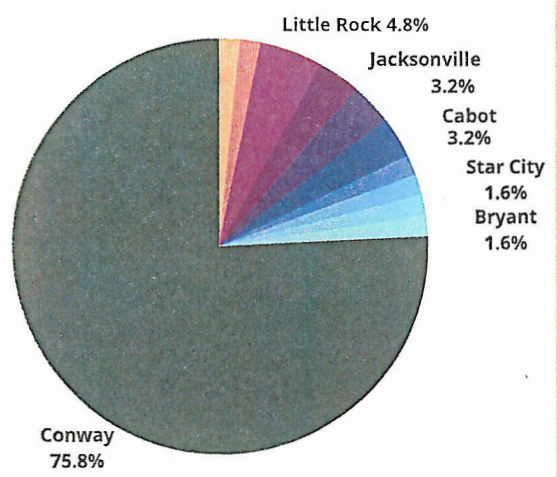

OUR INFLUENTIAL AUDIENCE

♥ 3,400+ Social Media Followers

➔ 1,600+ Email Recipients

Audience Demographics

Audience Location*

*All locations not displayed due to chart size

Dr. Shaneil Ealy
 President
 wlnarkansas@gmail.com