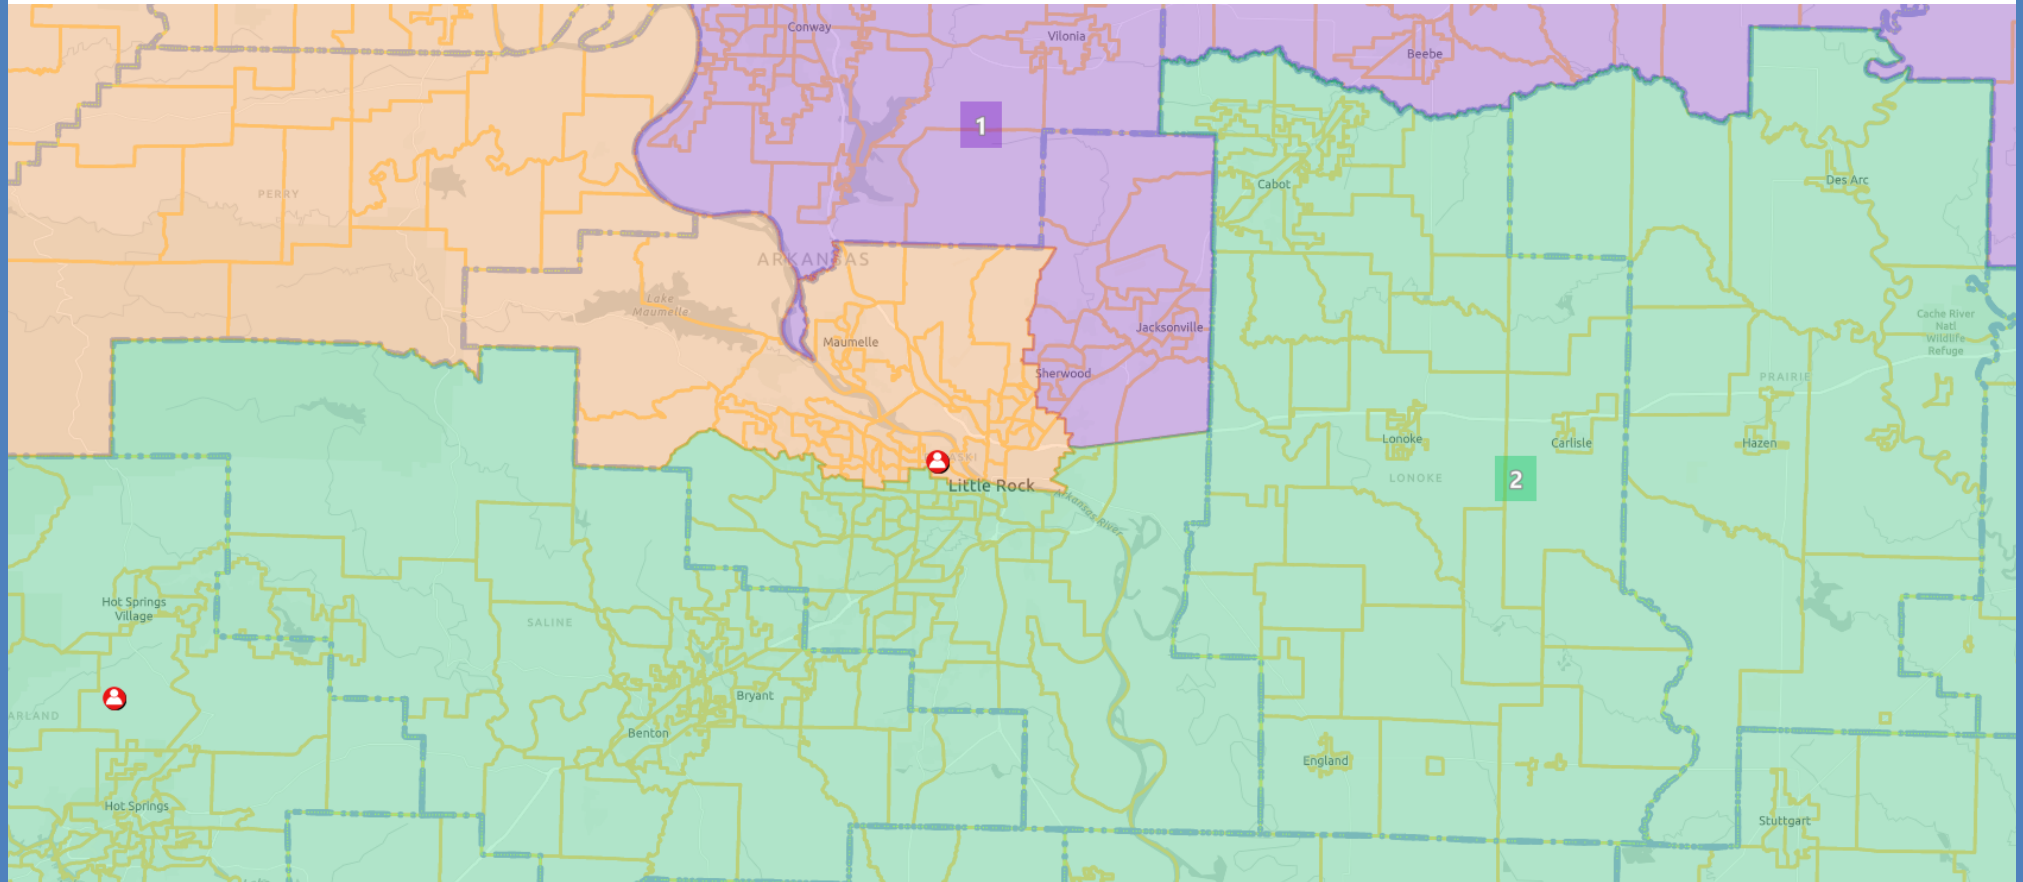

# District: 3

Ideal Population: 752,881

Deviation: -0.91 %

Total Population: **745,997**

Based on: 2020 Census Geography, 2010 PL94-171

# District: 4

Ideal Population: 752,881

Deviation: 0.67 %

Total Population: 757,906

Based on: 2020 Census Geography, 2010 PL94-171

# SB 721- Sen. Hester 4

AutoBound Edge MAP - Based on: 2020 Census Geography, 2010 PL94-171

Map Date: 9/22/2021 10:59:01 AM Last Edit:9/21/2021 5:41:37 PM