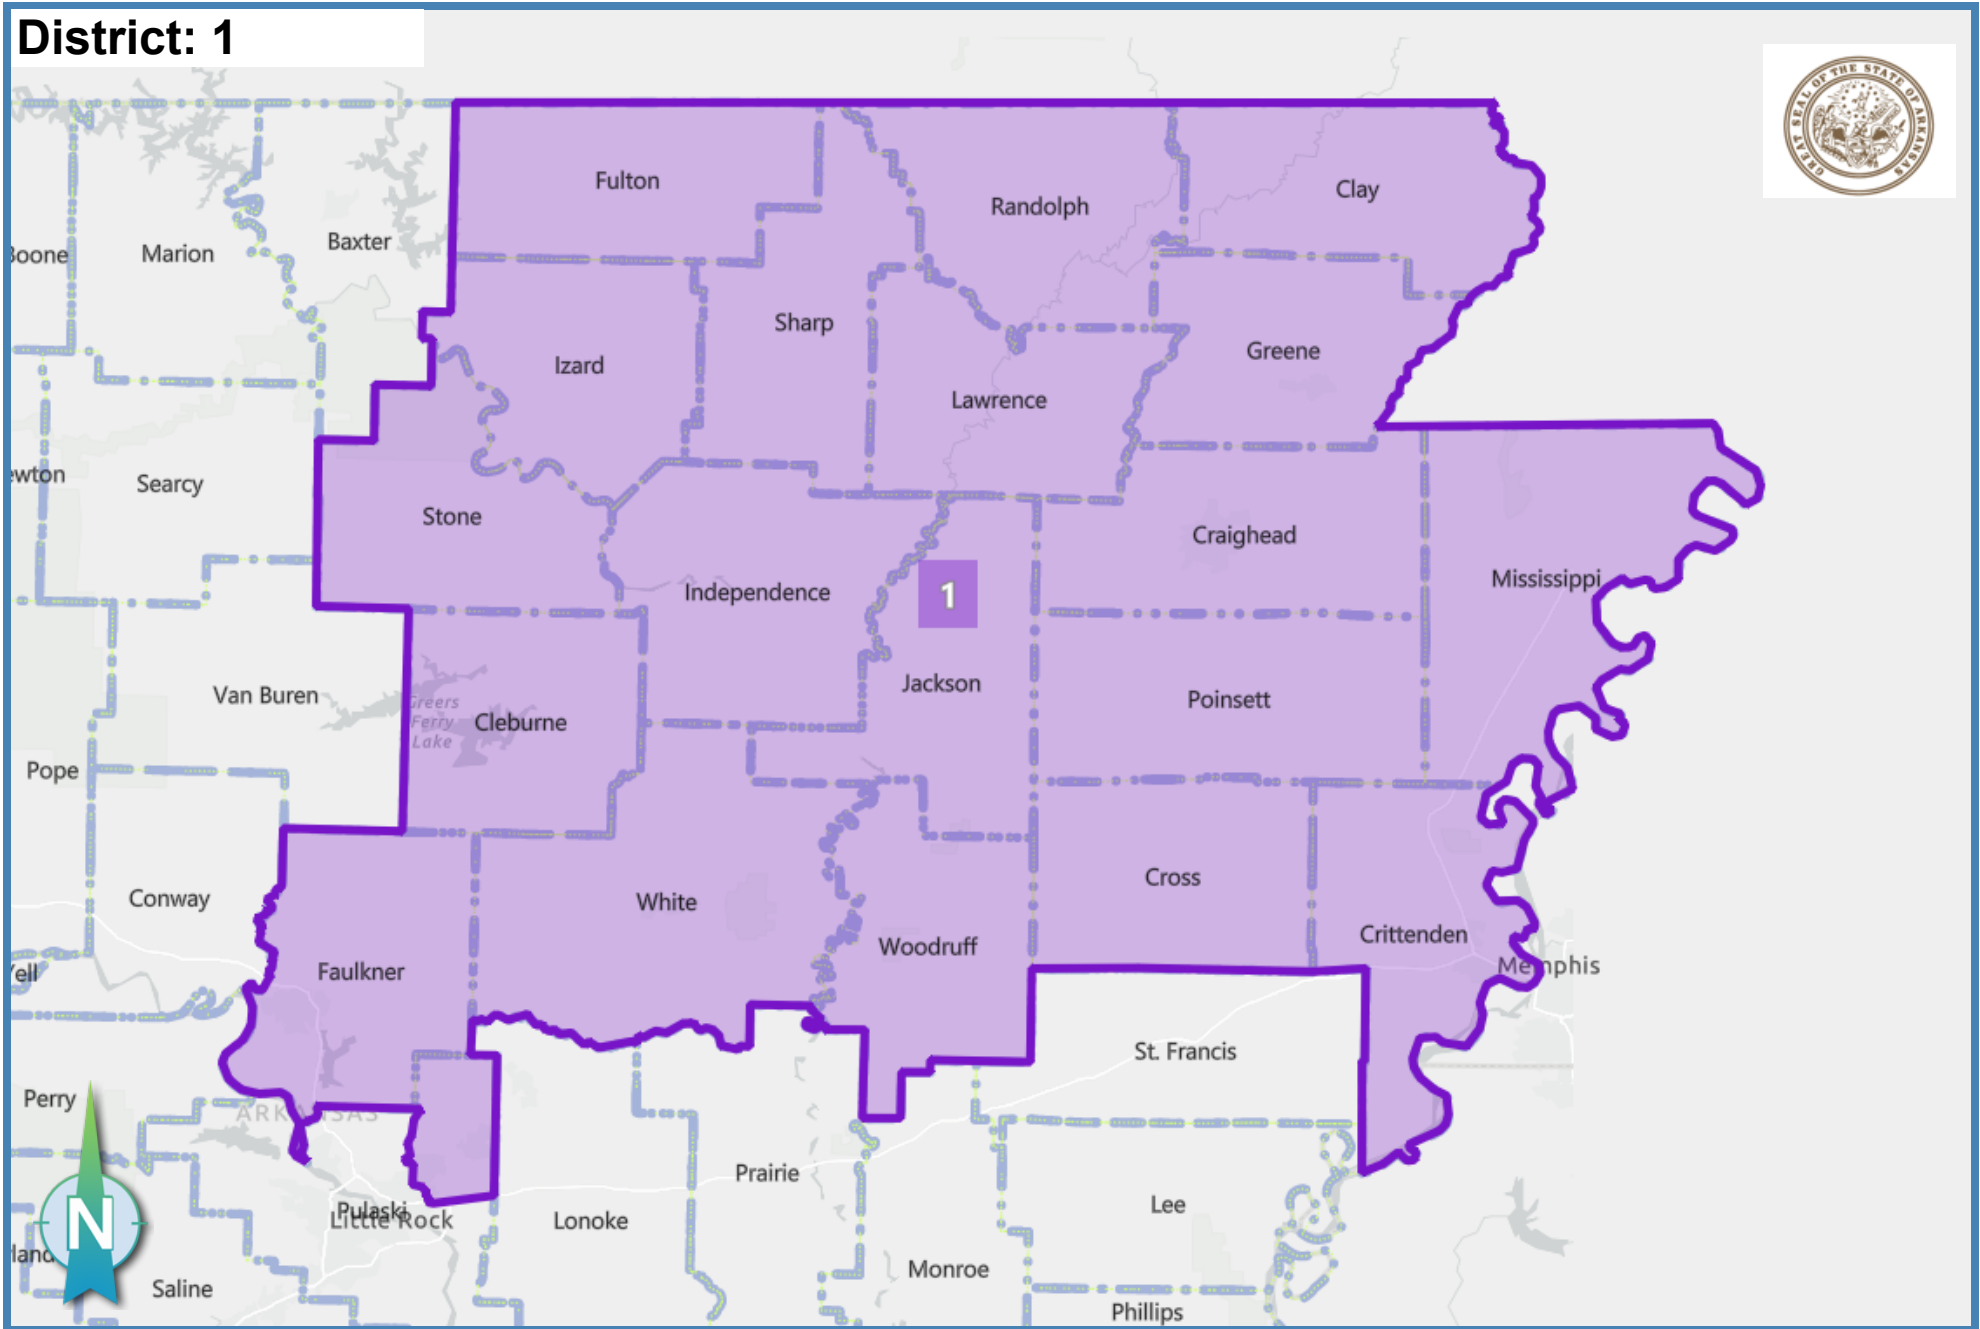

### Table of Contents

District: 1 .....	2
District: 2 .....	3
District: 3 .....	4
District: 4 .....	5

# District: 1

Ideal Population: 752,881

Deviation: -0.15 %

Total Population: **751,759**

Based on: 2020 Census Geography, 2010 PL94-171

# District: 2

Ideal Population: 752,881

Deviation: 0.40 %

Total Population: 755,862

Based on: 2020 Census Geography, 2010 PL94-171

# District: 3

Ideal Population: 752,881

Deviation: -0.91 %

Total Population: **745,997**

Based on: 2020 Census Geography, 2010 PL94-171