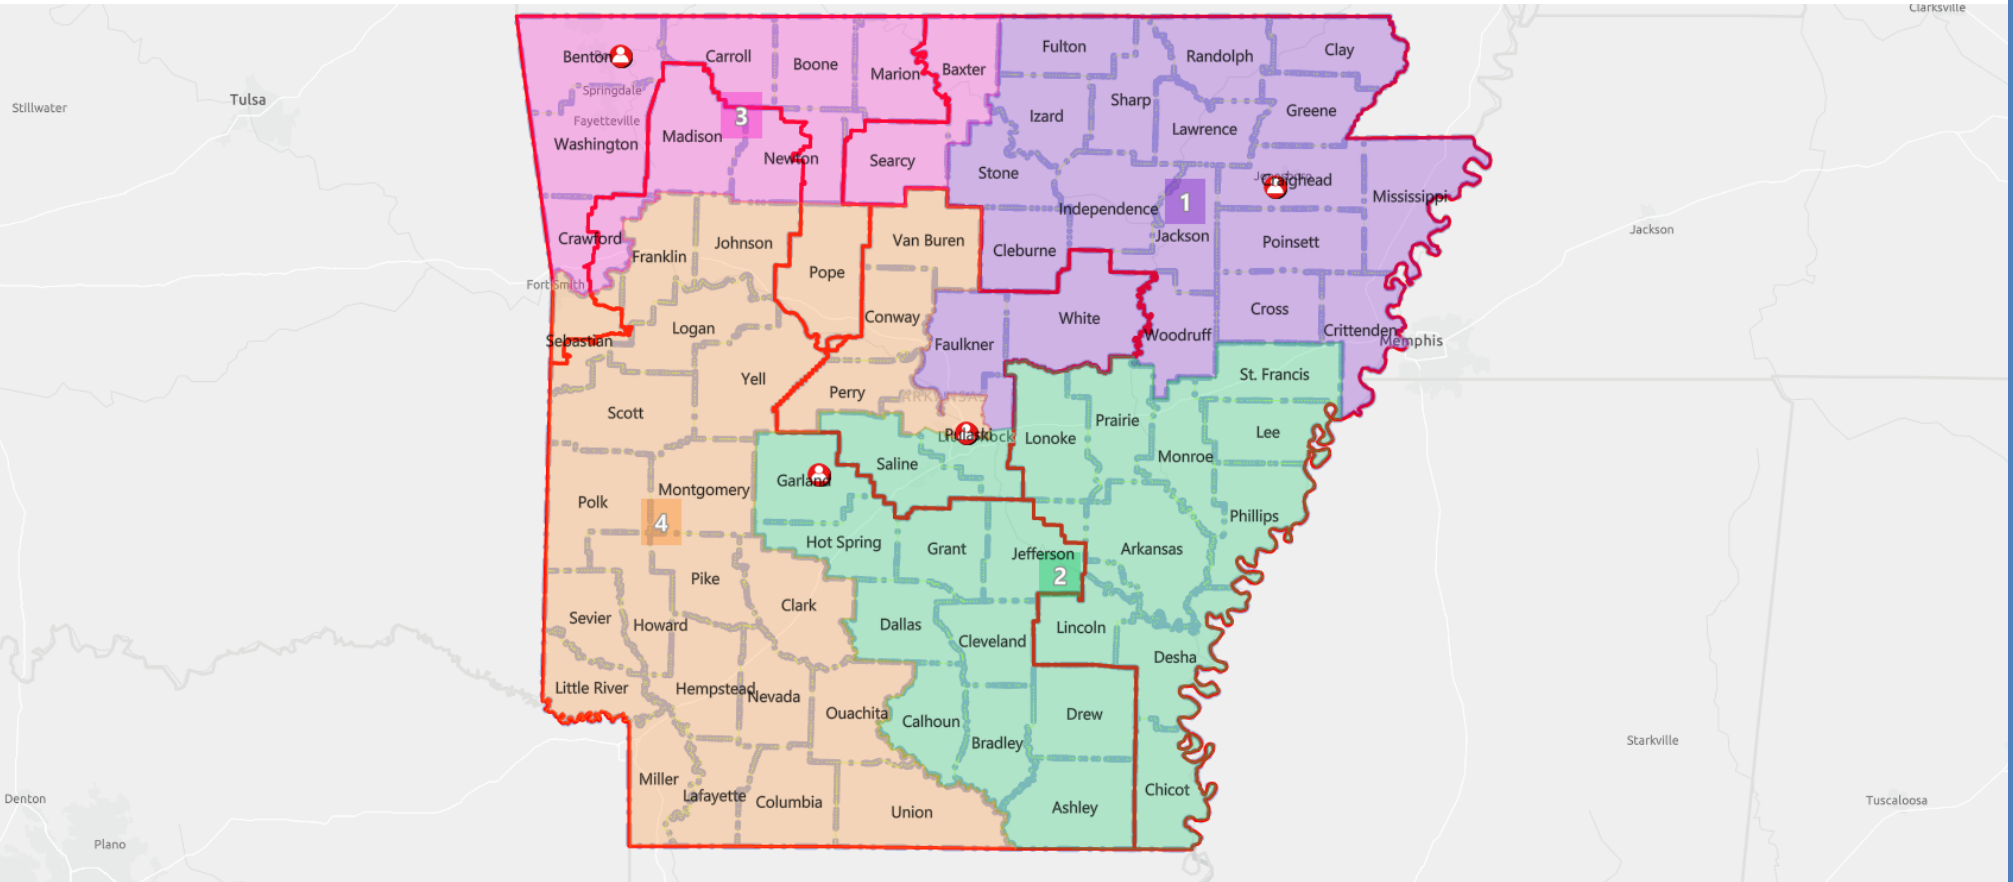

SB 721- Sen. Hester 2

Table of Contents

District: 1	2
District: 2	3
District: 3	4
District: 4	5