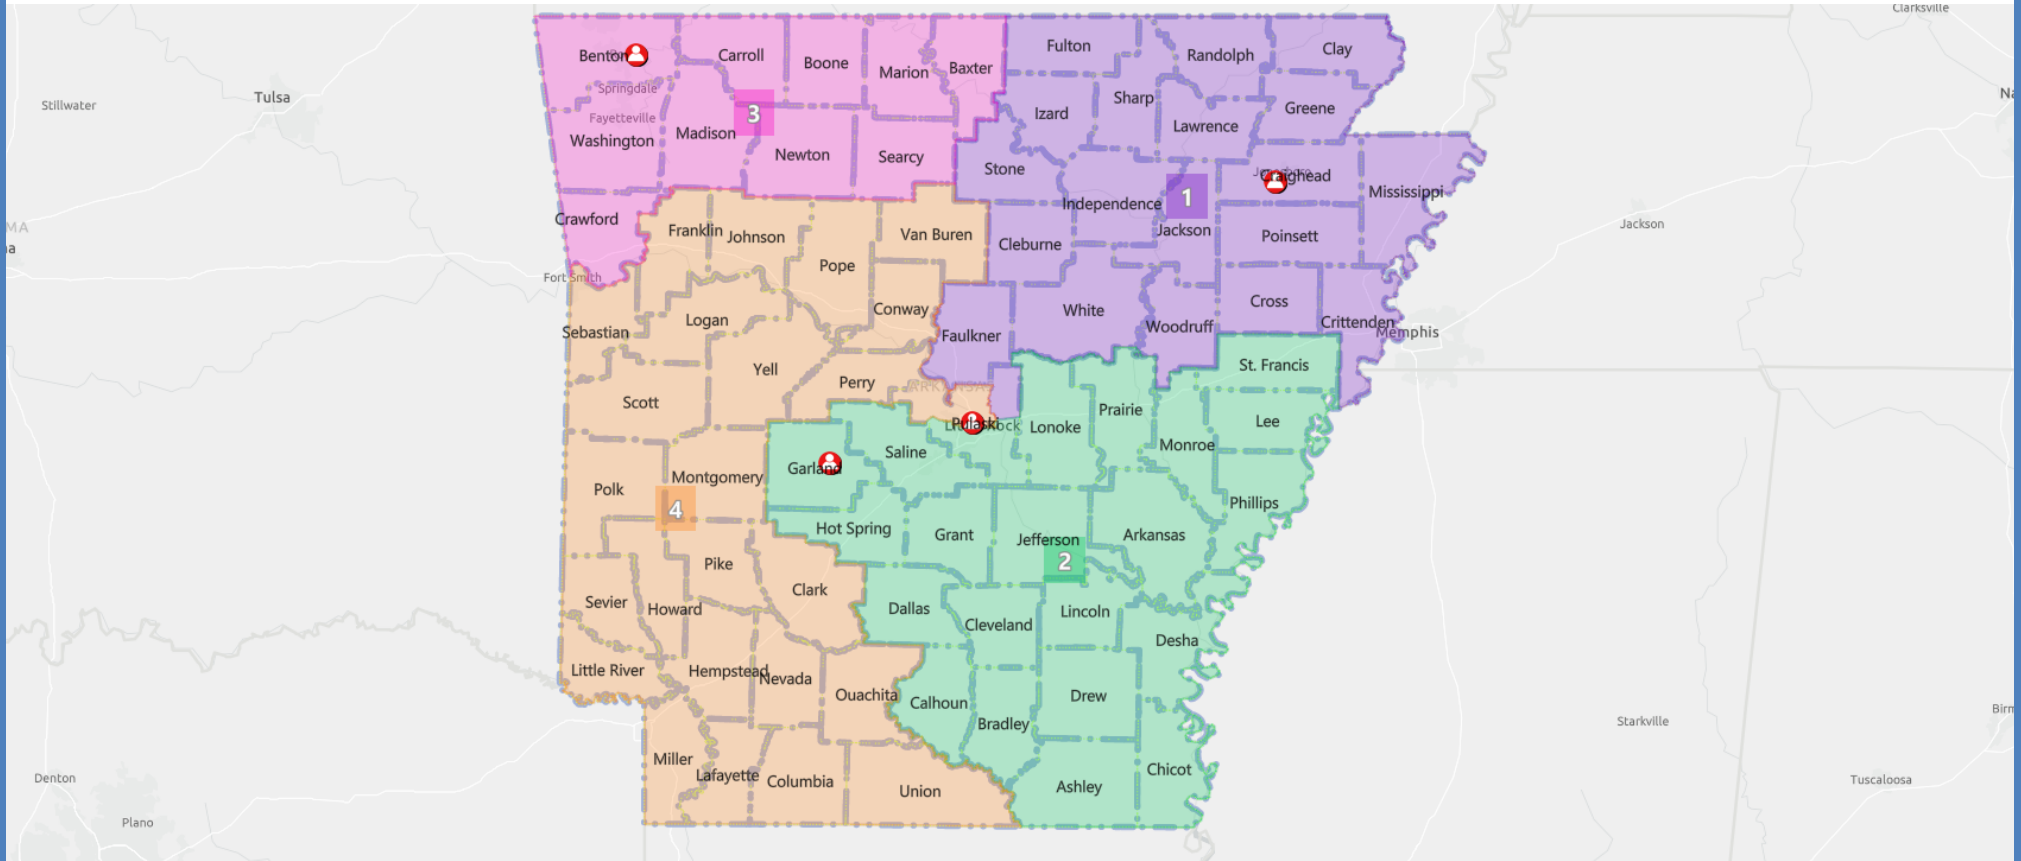

SB 721- Sen. Hester 1