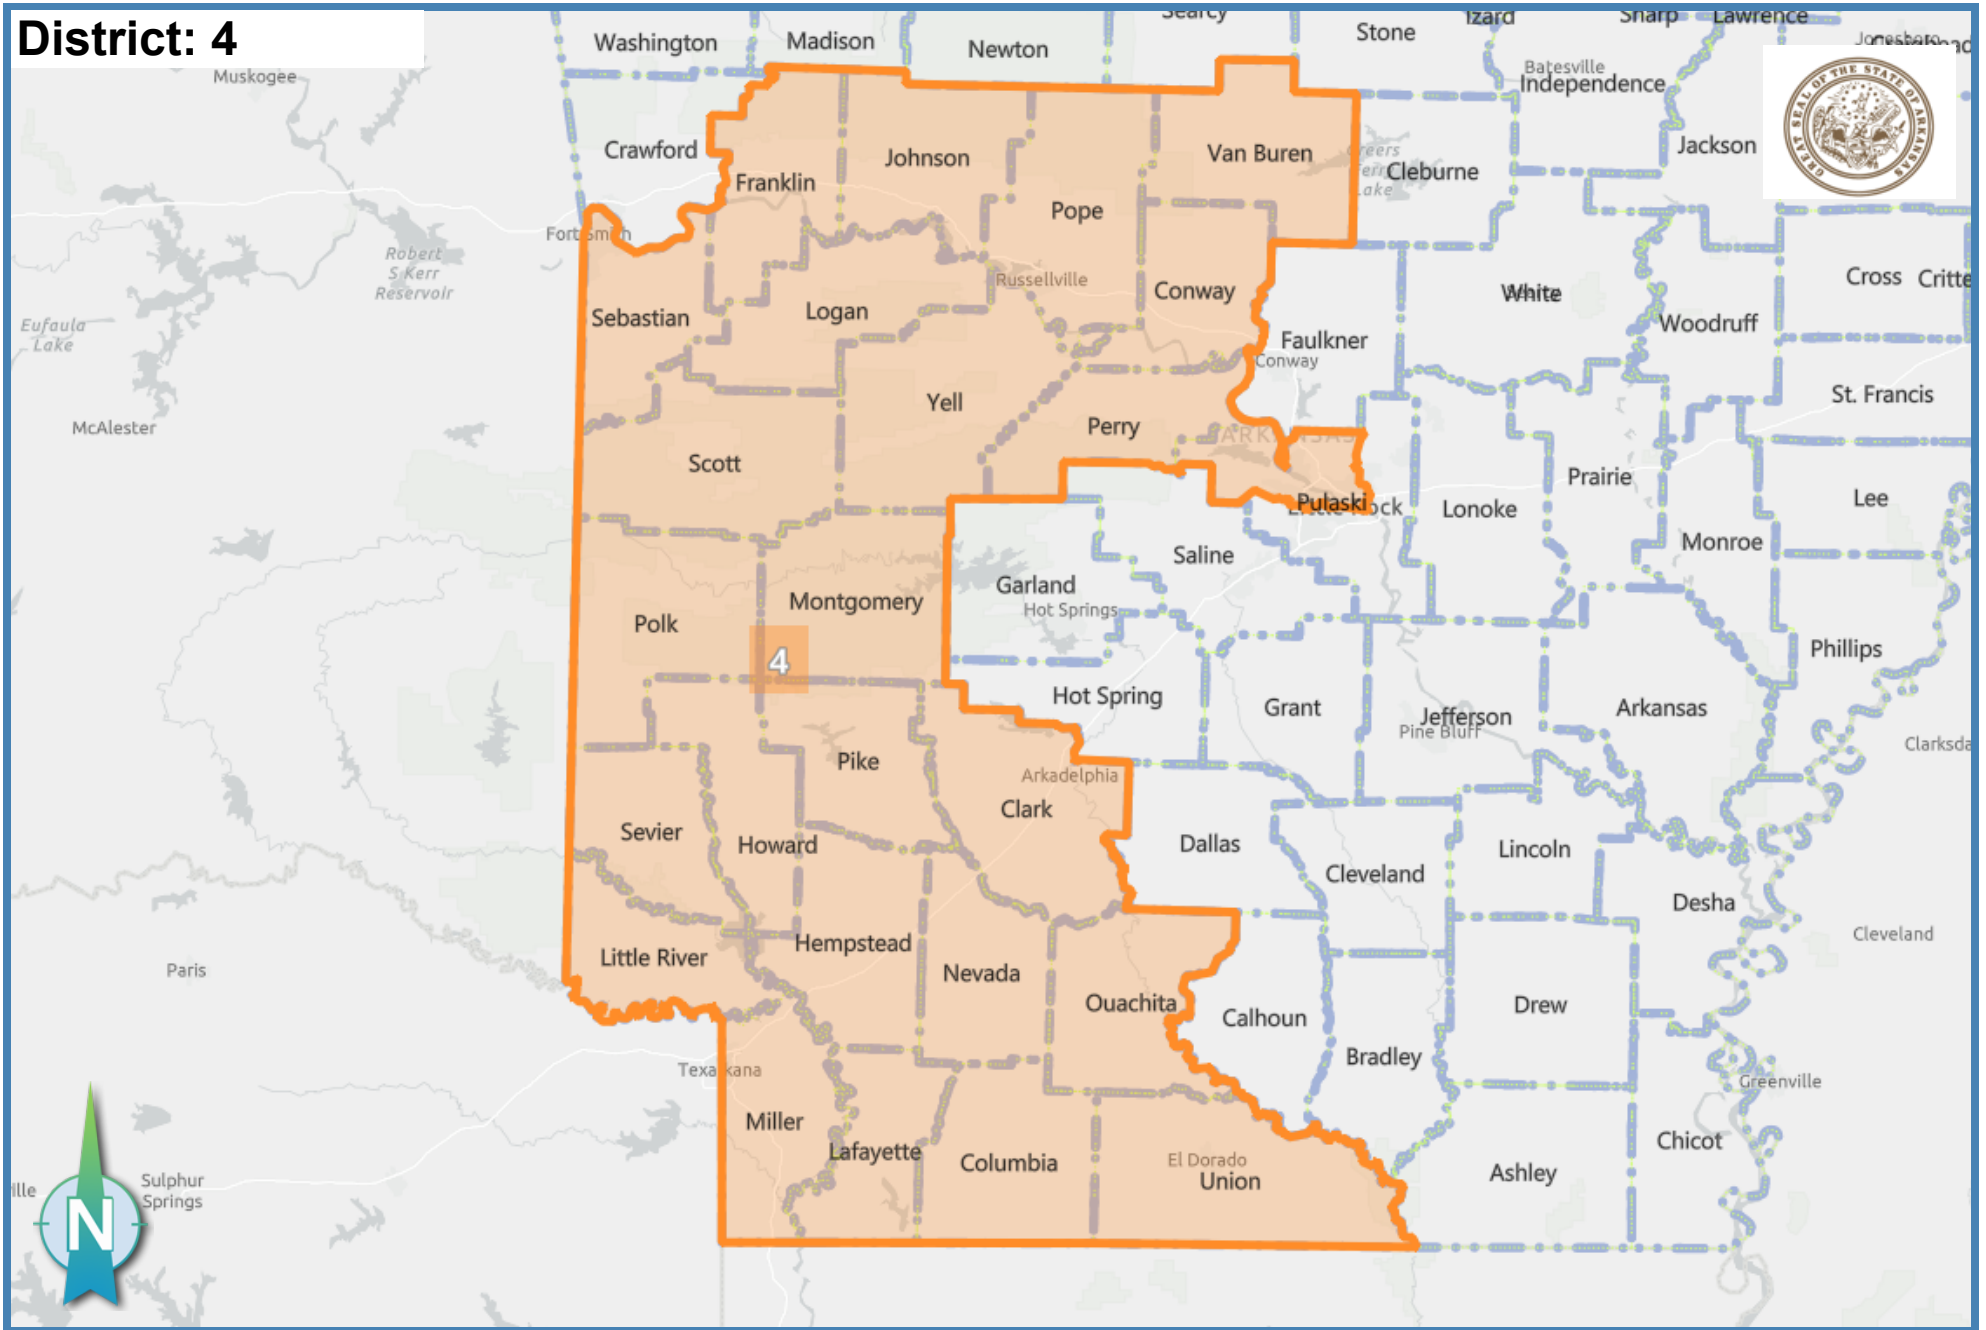

District: 4

Ideal Population: 752,881

Deviation: 0.67 %

Total Population: 757,906

Based on: 2020 Census Geography, 2010 PL94-171