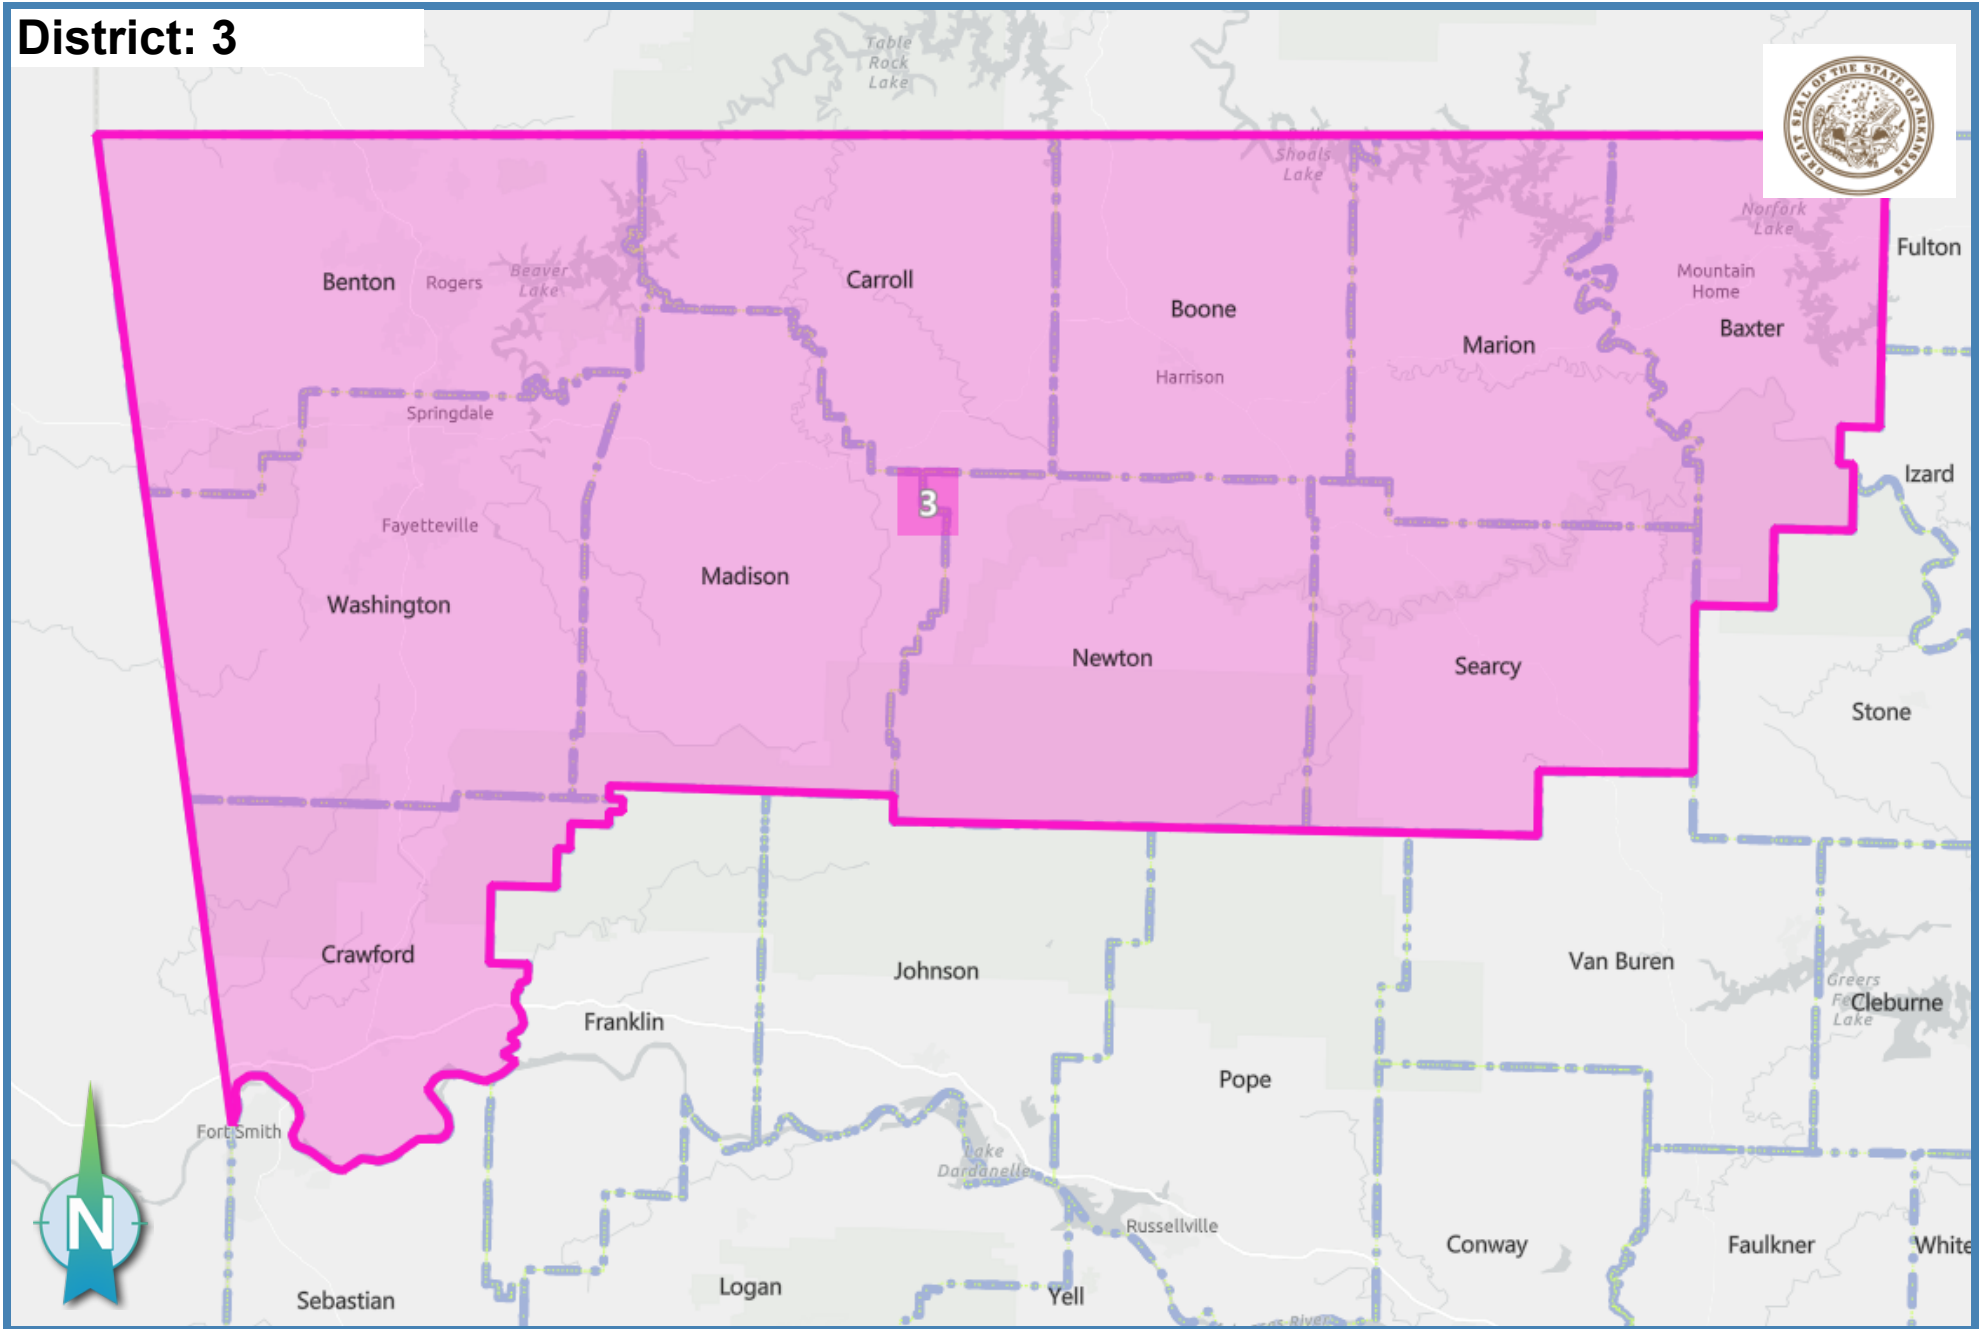

# District: 1

Ideal Population: 752,881

Deviation: -0.15 %

Total Population: **751,759**

Based on: 2020 Census Geography, 2010 PL94-171

# District: 2

Ideal Population: 752,881

Deviation: 0.40 %

Total Population: 755,862

Based on: 2020 Census Geography, 2010 PL94-171

# District: 3

Ideal Population: 752,881

Deviation: -0.91 %

Total Population: **745,997**

Based on: 2020 Census Geography, 2010 PL94-171

# SB 721- Sen. Hester 4

AutoBound Edge MAP - Based on: 2020 Census Geography, 2010 PL94-171

Map Date: 9/22/2021 10:59:01 AM Last Edit:9/21/2021 5:41:37 PM