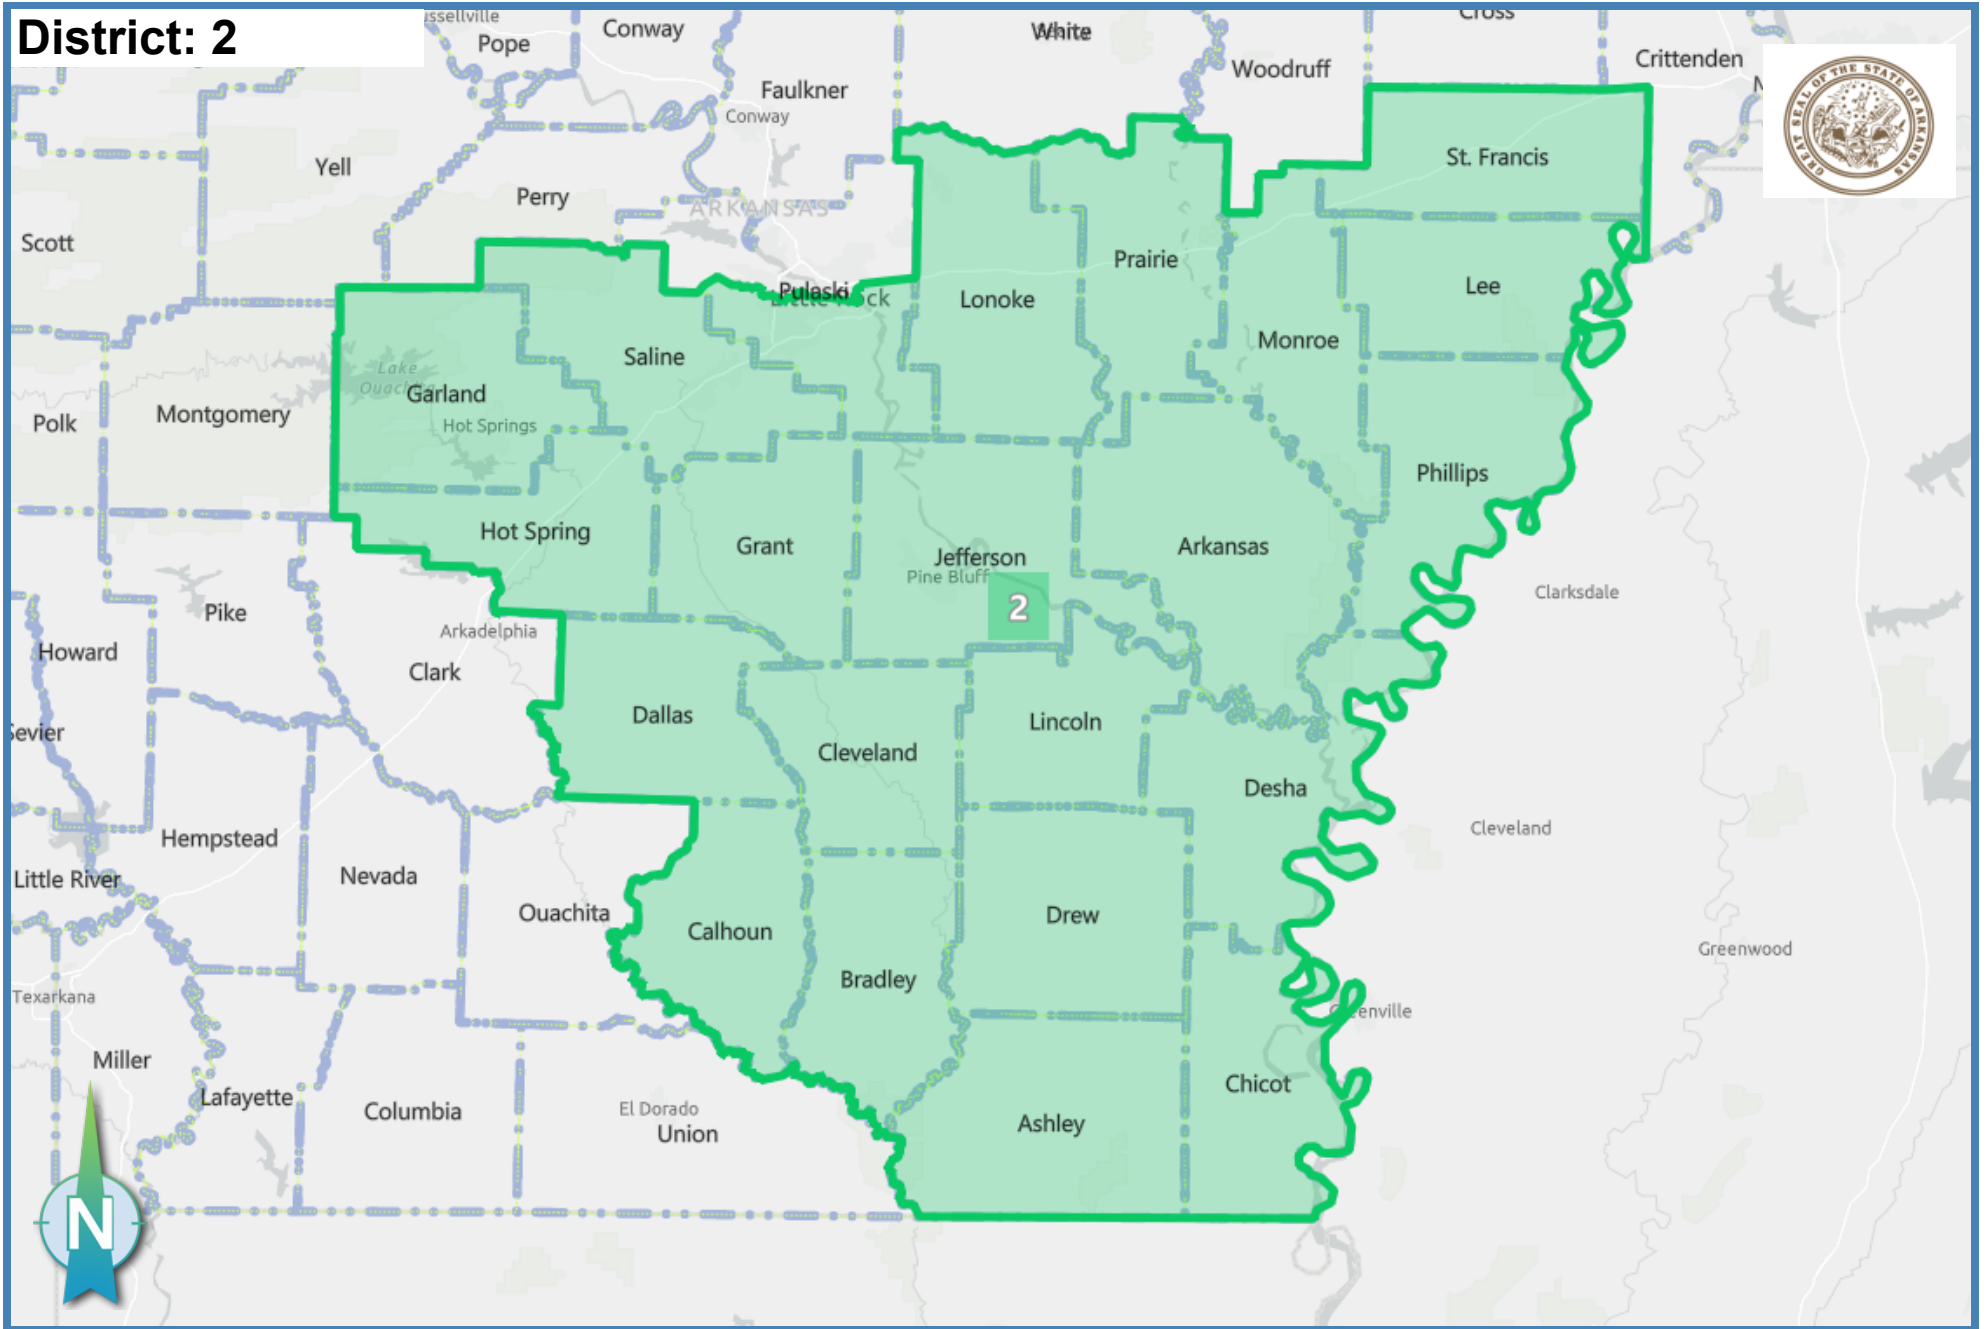

### Table of Contents

District: 1 .....	2
District: 2 .....	3
District: 3 .....	4
District: 4 .....	5

# District: 1

Ideal Population: 752,881

Deviation: -0.15 %

Total Population: **751,759**

Based on: 2020 Census Geography, 2010 PL94-171

# District: 2

Ideal Population: 752,881

Deviation: 0.40 %

Total Population: 755,862

Based on: 2020 Census Geography, 2010 PL94-171